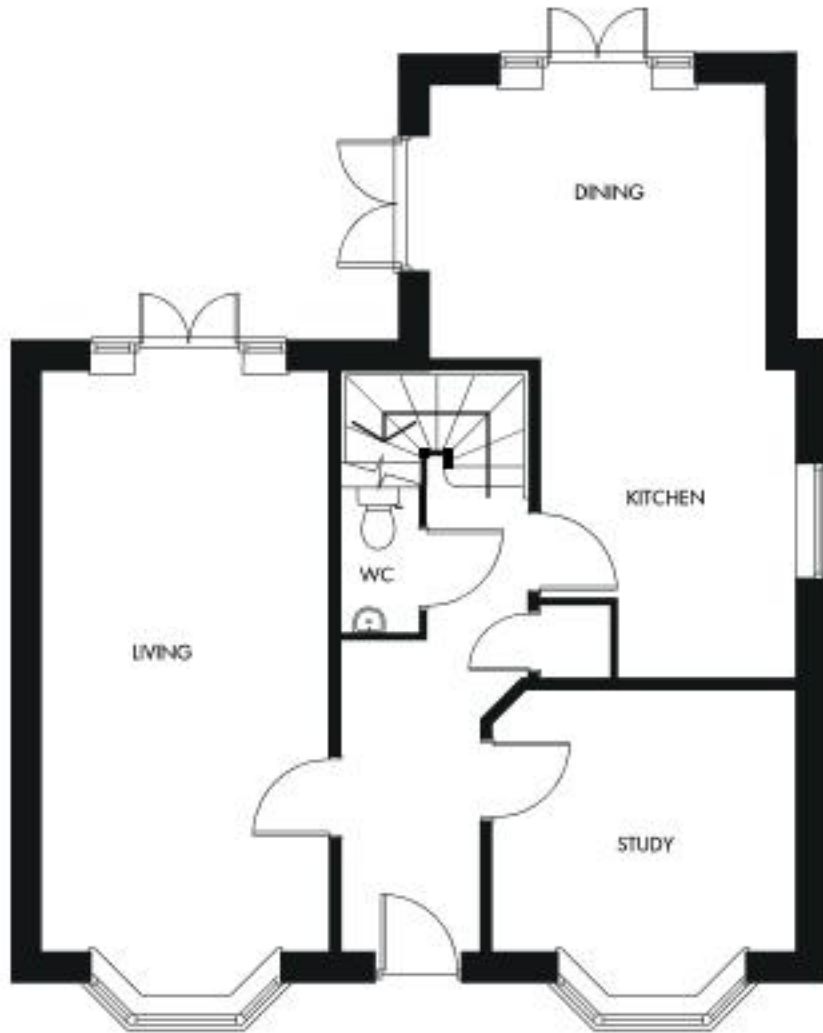

PLOVER

PLOTS 11, 12

Living Room	6375 (plus bay) x 3150
Study	3325 x 2850 (plus bay)
Kitchen Area	3350 x 2450
Dining Area	3675 x 2775
Bedroom 1	4050 x 3200
Bedroom 2	3675 x 2775
Bedroom 3	2900 x 2850
Bedroom 4	2850 x 1975

20'11" (plus bay) x 10'4"
10'11" x 9'4" (plus bay)
11'0" x 8'0"
12'1" x 9'1"
13'3" x 10'6"
12'1" x 9'1"
9'6" x 9'4"
9'4" x 6'6"