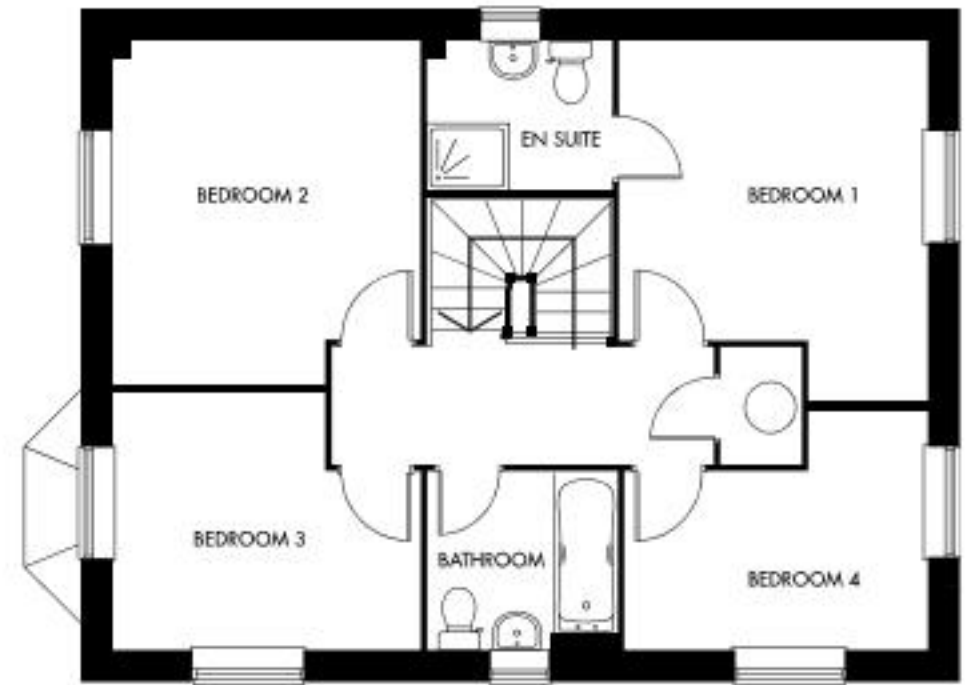

PINTAIL

PLOTS 26, 27, 57

Living Room	6700 x 3300
Kitchen/Family	6700 (max) x 3300 (max)
Utility Room	2025 x 1550
Bedroom 1	3375 x 3275 (min)
Bedroom 2	3750 (max) x 3375 (max)
Bedroom 3	3375 (max) x 2850 (max)
Bedroom 4	3300 (max) x 2650 (max)

22'0" x 10'10"
22'0" (max) x 10'10" (max)
6'8" x 5'1"
11'1" x 10'9" (min)
12'4" (max) x 11'1" (max)
11'1" (max) x 9'4" (max)
10'10" (max) x 8'8" (max)