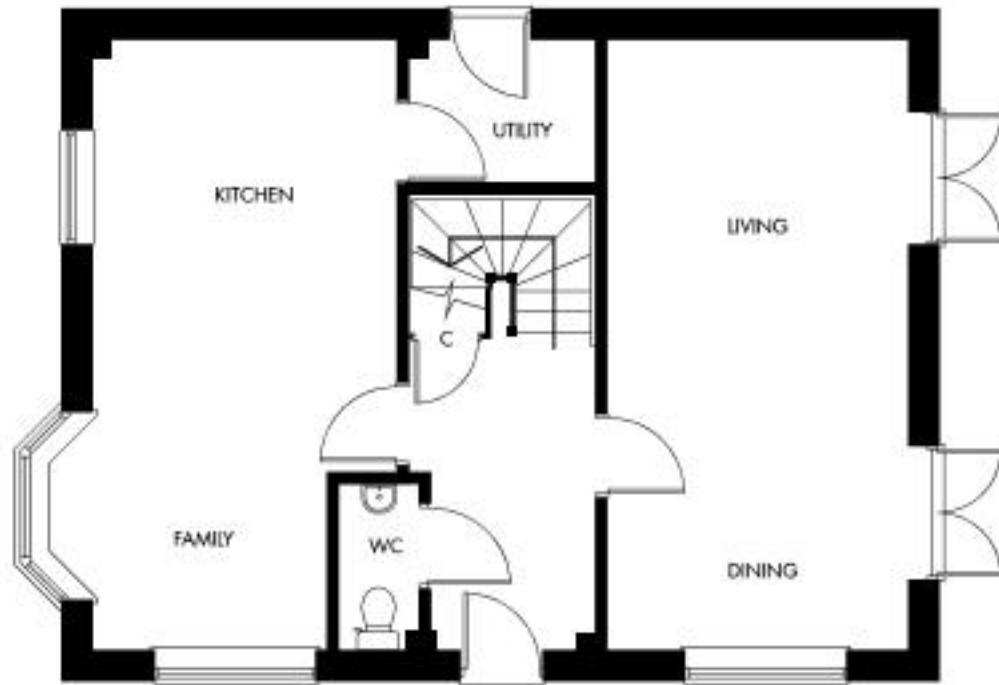

PINTAIL

PLOTS 26, 27, 57

Living Room	6700 x 3300
Kitchen/Family	6700 (max) x 3300 (max)
Utility Room	2025 x 1550
Bedroom 1	3375 x 3275 (min)
Bedroom 2	3750 (max) x 3375 (max)
Bedroom 3	3375 (max) x 2850 (max)
Bedroom 4	3300 (max) x 2650 (max)

22'0" x 10'10"
22'0" (max) x 10'10" (max)
6'8" x 5'1"
11'1" x 10'9" (min)
12'4" (max) x 11'1" (max)
11'1" (max) x 9'4" (max)
10'10" (max) x 8'8" (max)