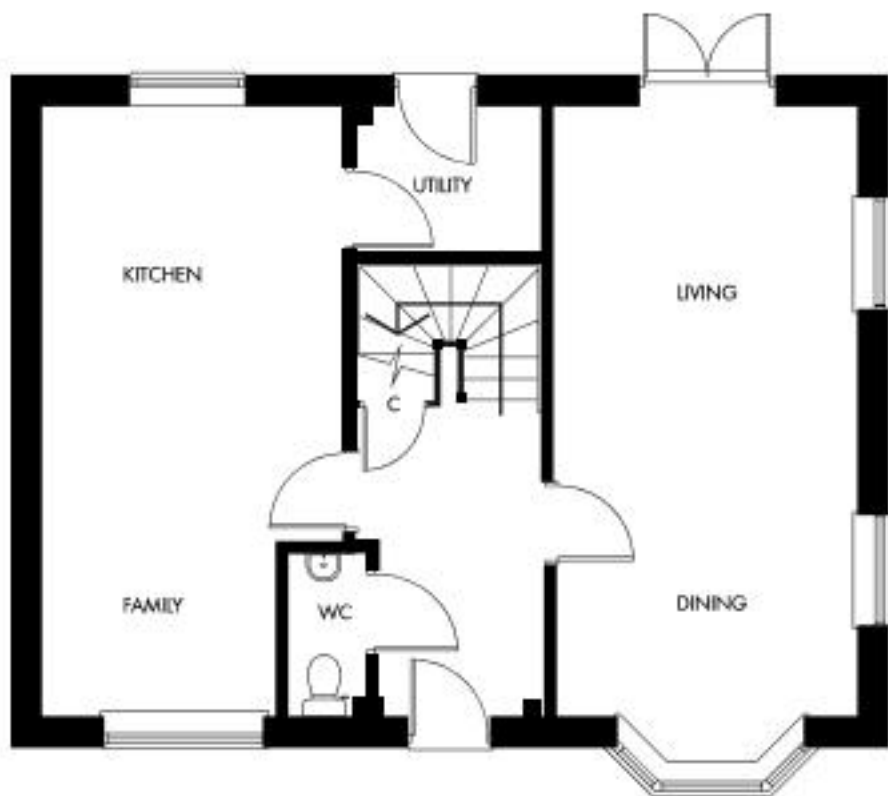

PINTAIL A

PLOTS 1, 45, 53, 56, 58

Living/Dining
Kitchen/Family
Utility Room
Bedroom 1
Bedroom 2
Bedroom 3
Bedroom 4

6700 (plus bay) x 3300
6700 (max) x 3300 (max)
2025 x 1550
3775 (min) x 3375 (max)
3750 (max) x 3375 (max)
3375 (max) x 2850 (max)
3300 (max) x 2650 (max)

22'0" (plus bay) x 10'10"
22'0" (max) x 10'10" (max)
6'8" x 5'1"
12'5" (min) x 11'1" (max)
12'4" (max) x 11'1" (max)
11'1" (max) x 9'4" (max)
10'10" (max) x 8'8" (max)