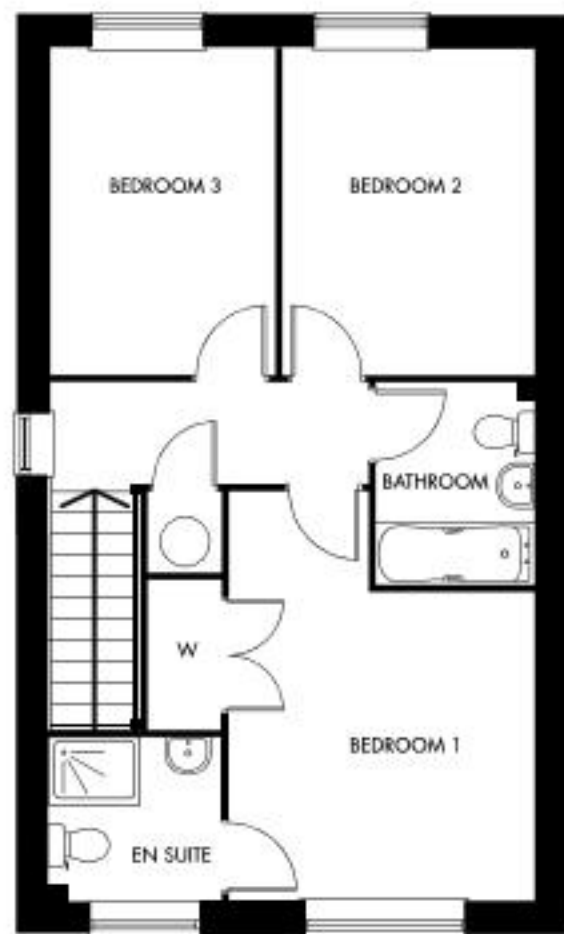

CURLEW

PLOTS 24, 25, 61, 70, 71, 72, 73

Living Room	5350 x 3600	17'7" x 11'10"
Kitchen/Dining	5700 x 3250	18'8" x 10'8"
Bedroom 1	3375 (min) x 3375	11'1" (min) x 11'1"
Bedroom 2	3600 x 2775	11'10" x 9'1"
Bedroom 3	3600 x 2475	11'10" x 8'1"