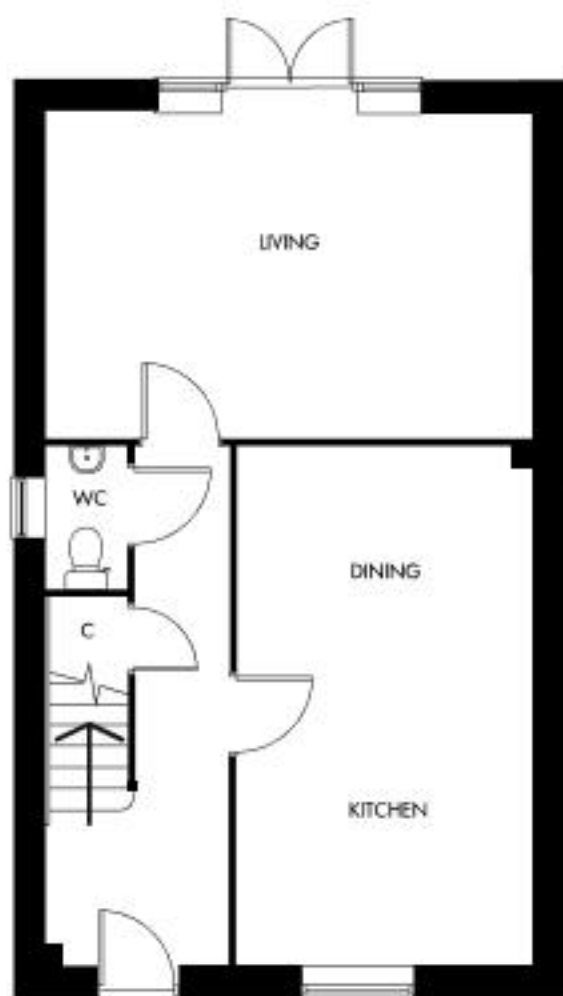

CURLEW

PLOTS 24, 25, 61, 70, 71, 72, 73

Living Room	5350 x 3600	17'7" x 11'10"
Kitchen/Dining	5700 x 3250	18'8" x 10'8"
Bedroom 1	3375 (min) x 3375	11'1" (min) x 11'1"
Bedroom 2	3600 x 2775	11'10" x 9'1"
Bedroom 3	3600 x 2475	11'10" x 8'1"