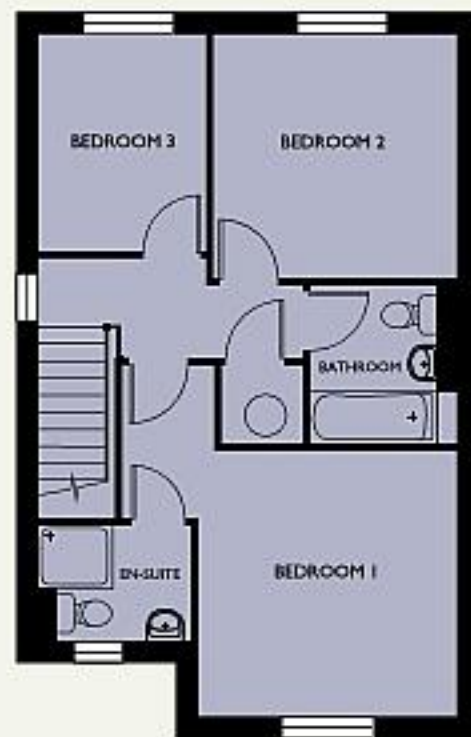

## Plots 26, 33

Living Room	4700 x 3350	15'5" x 11'0"
Kitchen/Dining	5450 (max) x 4075 (max)	17'11" (max) x 13'4" (max)
Bedroom 1	3450 (min) x 3350 (min)	11'4" (min) x 11'0" (min)
Bedroom 2	3175 x 3150	10'5" x 10'4"
Bedroom 3	2825 x 2150	9'3" x 7'1"

GROUND FLOOR

FIRST FLOOR