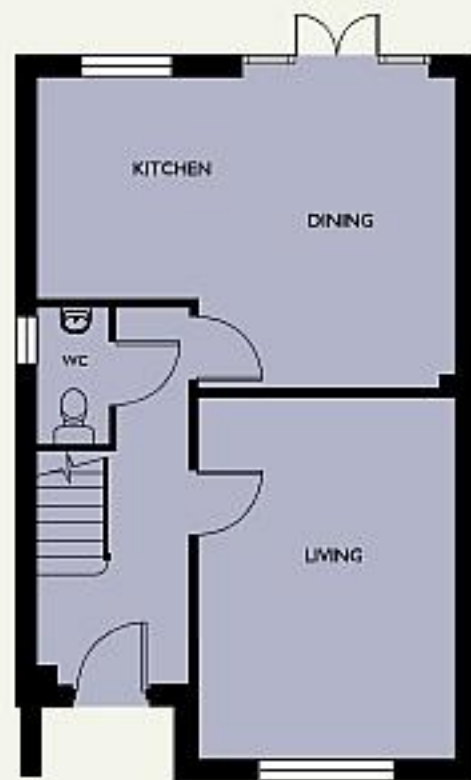

## Plots 26, 33

Living Room	4700 x 3350	15'5" x 11'0"
Kitchen/Dining	5450 (max) x 4075 (max)	17'11" (max) x 13'4" (max)
Bedroom 1	3450 (min) x 3350 (min)	11'4" (min) x 11'0" (min)
Bedroom 2	3175 x 3150	10'5" x 10'4"
Bedroom 3	2825 x 2150	9'3" x 7'1"

GROUND FLOOR

FIRST FLOOR