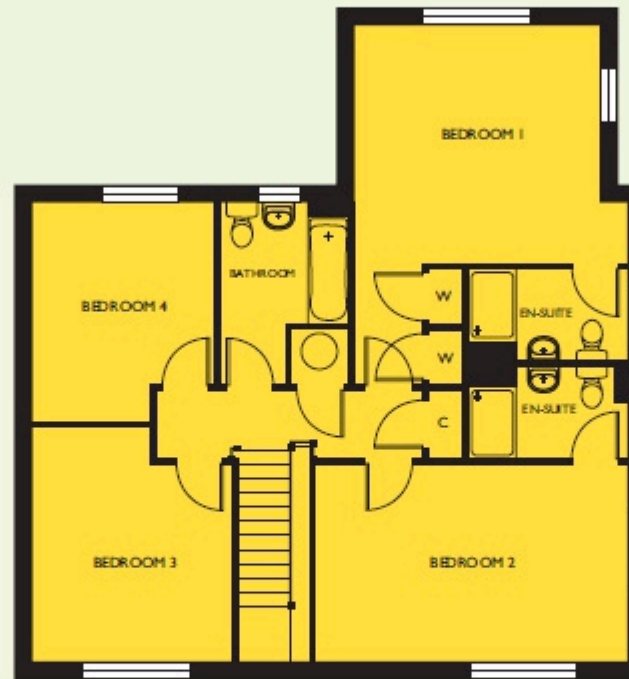

PRIMROSE

Plots 11, 12, 18, 20

Living Room	5850 (max) x 4450 (max)	19'2" (max) x 14'7" (max)
Dining Room	4425 x 3350 +Bay	14'6" x 11'0" +Bay
Kitchen/Family	7500 x 3175	24'7" x 10'5"
Utility Room	1800 x 1775	5'11" x 5'10"
Bedroom 1	4000 (min) x 3875 (min)	13'1" (min) x 12'9" (min)
Bedroom 2	5100 x 3225	16'9" x 10'7"
Bedroom 3	3825 (max) x 3250 (max)	12'7" (max) x 10'8" (max)
Bedroom 4	3575 (max) x 2975 (max)	11'9" (max) x 9'9" (max)