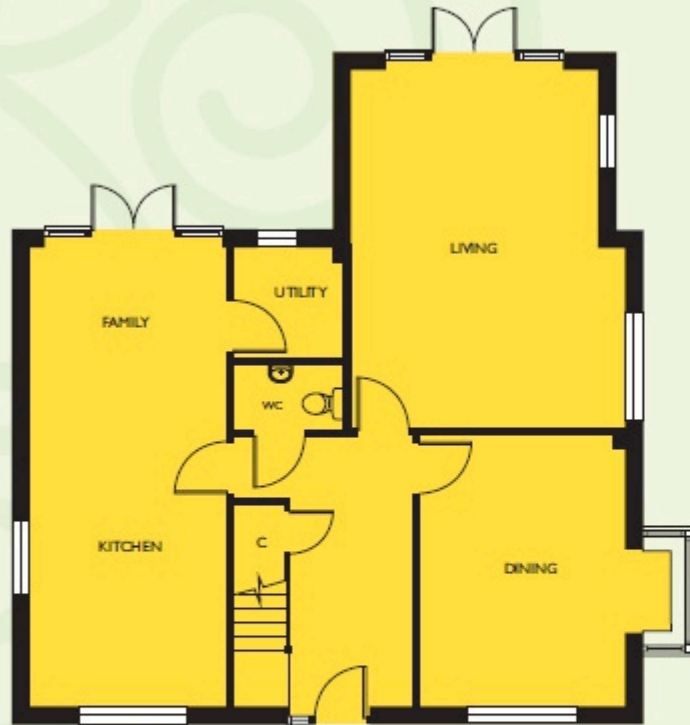

PRIMROSE

Plots 11, 12, 18, 20

Living Room	5850 (max) x 4450 (max)	19'2" (max) x 14'7" (max)
Dining Room	4425 x 3350 +Bay	14'6" x 11'0" +Bay
Kitchen/Family	7500 x 3175	24'7" x 10'5"
Utility Room	1800 x 1775	5'11" x 5'10"
Bedroom 1	4000 (min) x 3875 (min)	13'1" (min) x 12'9" (min)
Bedroom 2	5100 x 3225	16'9" x 10'7"
Bedroom 3	3825 (max) x 3250 (max)	12'7" (max) x 10'8" (max)
Bedroom 4	3575 (max) x 2975 (max)	11'9" (max) x 9'9" (max)