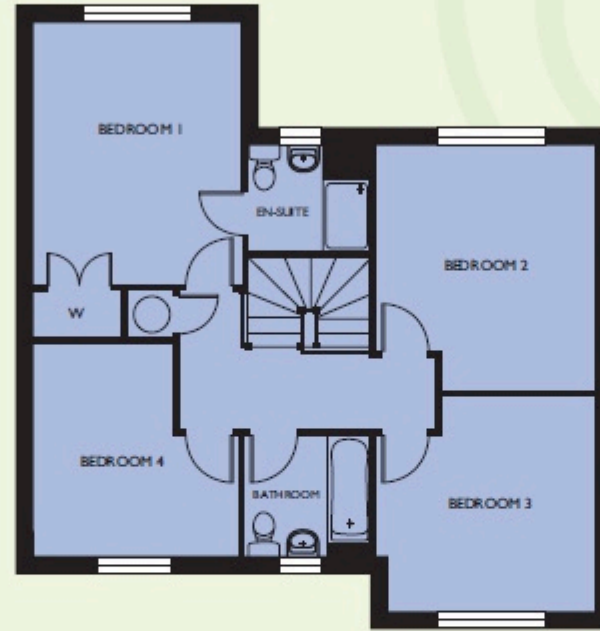

PEONY

Plots 8, 10, 13, 19

Living/Dining	7600 x 3500
Study	3125 (max) x 2925
Kitchen/Family	5650 x 3325
Utility Room	2025 x 1650
Bedroom 1	4275 x 3325
Bedroom 2	4000 (max) x 3575 (max)
Bedroom 3	3575 (max) x 3500 (max)
Bedroom 4	3475 (max) x 3325 (max)

24'11" x 11'6"
10'3" (max) x 9'7"
18'6" x 10'11"
6'8" x 5'5"
14'0" x 10'11"
13'1" (max) x 11'9" (max)
11'9" (max) x 11'6" (max)
11'5" (max) x 10'11" (max)