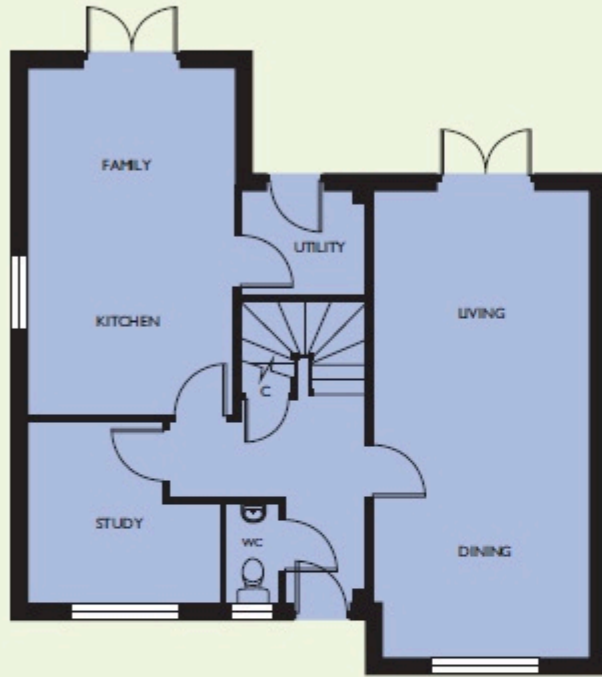

PEONY

Plots 8, 10, 13, 19

Living/Dining	7600 x 3500
Study	3125 (max) x 2925
Kitchen/Family	5650 x 3325
Utility Room	2025 x 1650
Bedroom 1	4275 x 3325
Bedroom 2	4000 (max) x 3575 (max)
Bedroom 3	3575 (max) x 3500 (max)
Bedroom 4	3475 (max) x 3325 (max)

24'11" x 11'6"
10'3" (max) x 9'7"
18'6" x 10'11"
6'8" x 5'5"
14'0" x 10'11"
13'1" (max) x 11'9" (max)
11'9" (max) x 11'6" (max)
11'5" (max) x 10'11" (max)