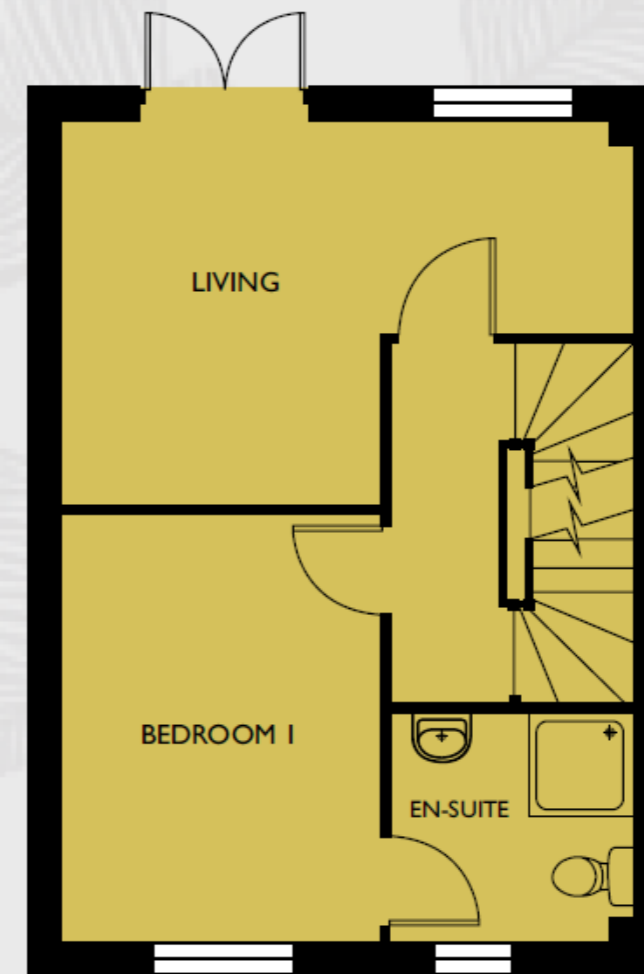

Falmer

Plots 59, 60, 61

Kitchen/Family	7150 (max) x 4975 (max)	23'5" (max) x 16'4" (max)
Living Room	4950 (max) x 3350 (max)	16'3" (max) x 11'0" (max)
Bedroom 1	3700 x 2775	12'2" x 9'1"
Bedroom 2	4975 (max) x 3300 (max)	16'4" (max) x 10'10" (max)
Bedroom 3	2775 x 2425	9'1" x 7'11"

GROUND FLOOR

FIRST FLOOR

SECOND FLOOR