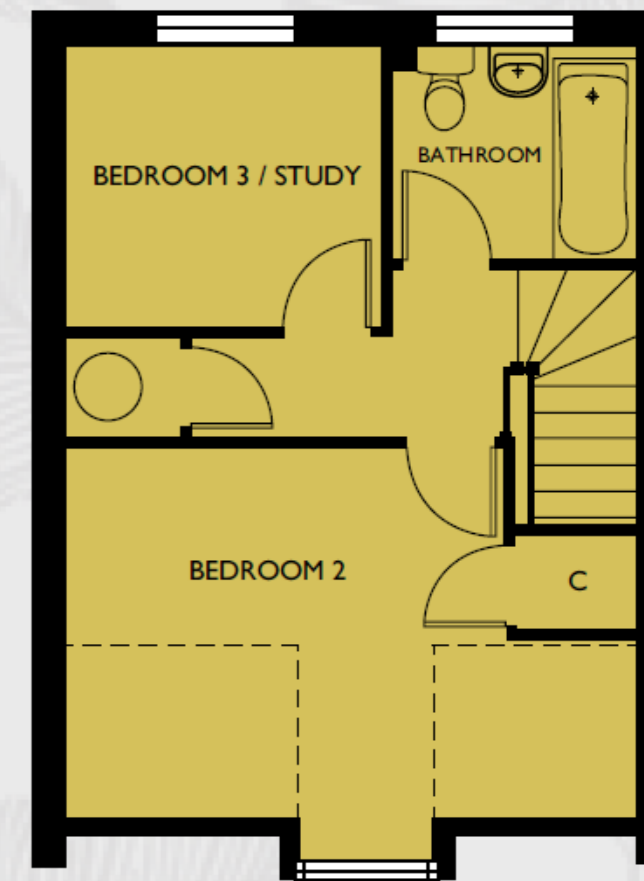

Falmer

Plots 59, 60, 61

Kitchen/Family	7150 (max) x 4975 (max)	23'5" (max) x 16'4" (max)
Living Room	4950 (max) x 3350 (max)	16'3" (max) x 11'0" (max)
Bedroom 1	3700 x 2775	12'2" x 9'1"
Bedroom 2	4975 (max) x 3300 (max)	16'4" (max) x 10'10" (max)
Bedroom 3	2775 x 2425	9'1" x 7'11"

GROUND FLOOR

FIRST FLOOR

SECOND FLOOR