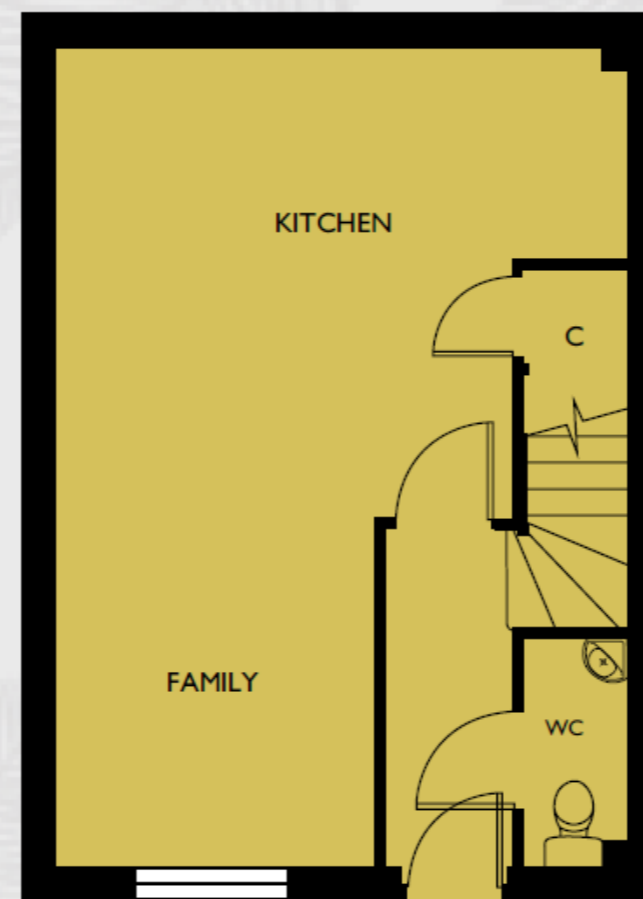

Falmer

Plots 59, 60, 61

Kitchen/Family	7150 (max) x 4975 (max)	23'5" (max) x 16'4" (max)
Living Room	4950 (max) x 3350 (max)	16'3" (max) x 11'0" (max)
Bedroom 1	3700 x 2775	12'2" x 9'1"
Bedroom 2	4975 (max) x 3300 (max)	16'4" (max) x 10'10" (max)
Bedroom 3	2775 x 2425	9'1" x 7'11"

GROUND FLOOR

FIRST FLOOR

SECOND FLOOR