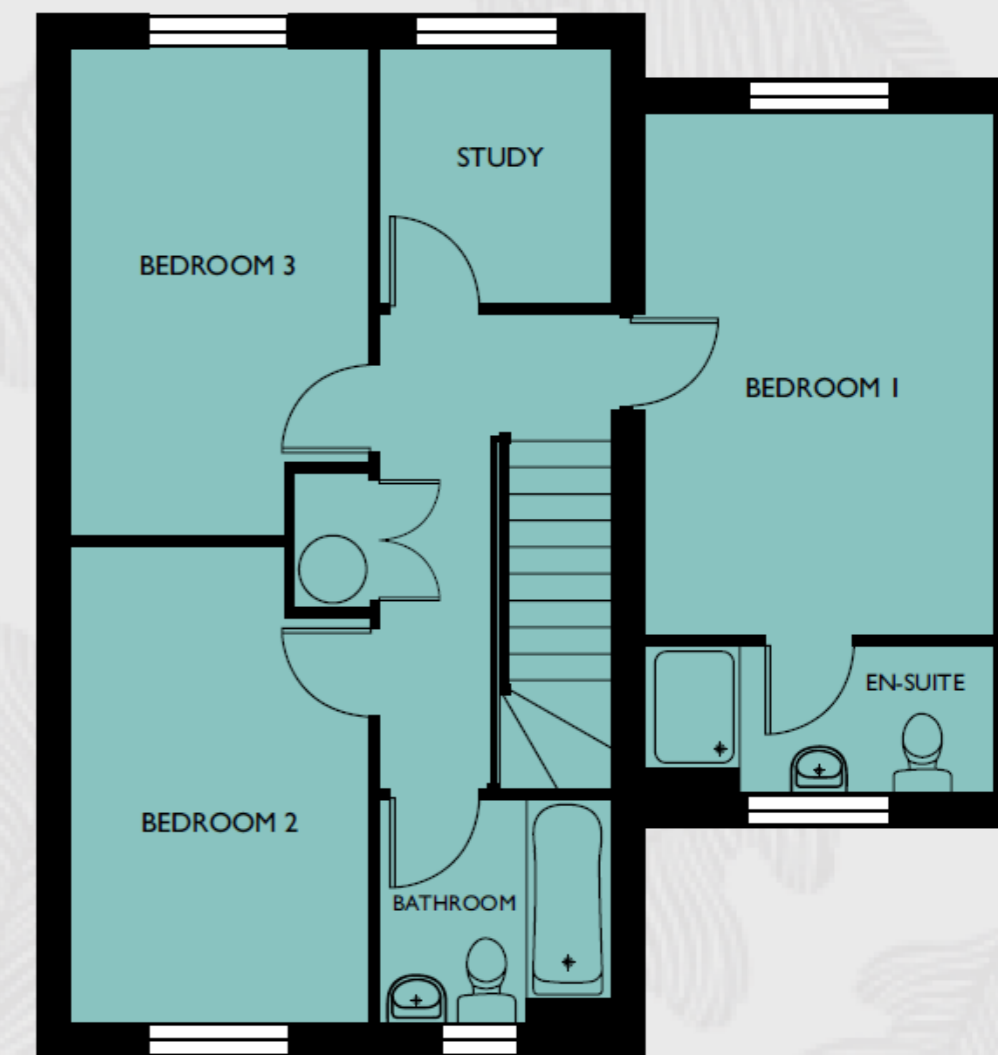

Bodiam

Plots 99, 103

Living Room	4675 x 3250	15'4" x 10'8"
Kitchen/Dining	5150 x 2525	16'11" x 8'3"
Bedroom 1	4500 x 3000	14'9" x 9'10"
Bedroom 2	4175 (max) x 2600 (max)	13'8" (max) x 8'6" (max)
Bedroom 3	4225 (max) x 2600 (max)	13'10" (max) x 8'6" (max)
Study	2175 x 1975	7'2" x 6'6"

GROUND FLOOR

FIRST FLOOR