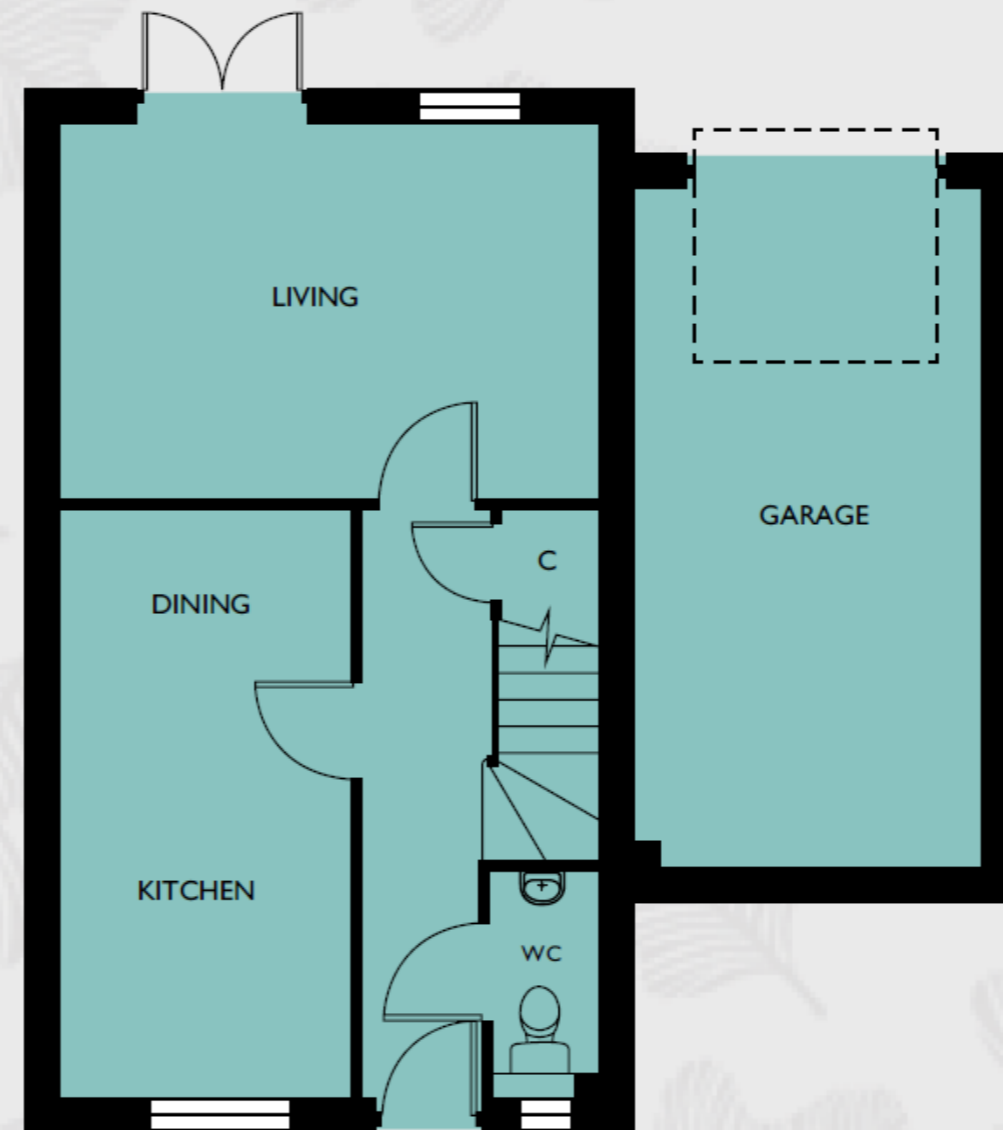

Bodiam

Plots 99, 103

Living Room	4675 x 3250	15'4" x 10'8"
Kitchen/Dining	5150 x 2525	16'11" x 8'3"
Bedroom 1	4500 x 3000	14'9" x 9'10"
Bedroom 2	4175 (max) x 2600 (max)	13'8" (max) x 8'6" (max)
Bedroom 3	4225 (max) x 2600 (max)	13'10" (max) x 8'6" (max)
Study	2175 x 1975	7'2" x 6'6"

GROUND FLOOR

FIRST FLOOR