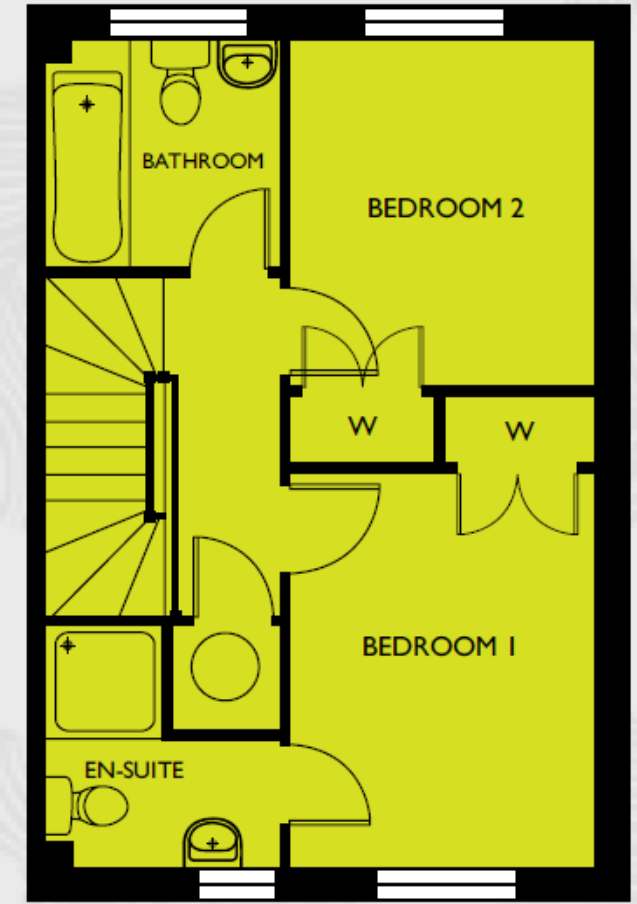

Alfriston

Plots 77, 78, 100, 101, 102

Living Room	4775 x 2900	15'8" x 9'6"
Kitchen/Dining	4175 x 2425	13'8" x 7'11"
Bedroom 1	3425 x 2650	11'3" x 8'8"
Bedroom 2	3000 x 2650	9'10" x 8'8"

Note: *Dining window to plots 77 & 78 only.

**Cloakroom window to plots 100, 101 & 102 only.

GROUND FLOOR

FIRST FLOOR