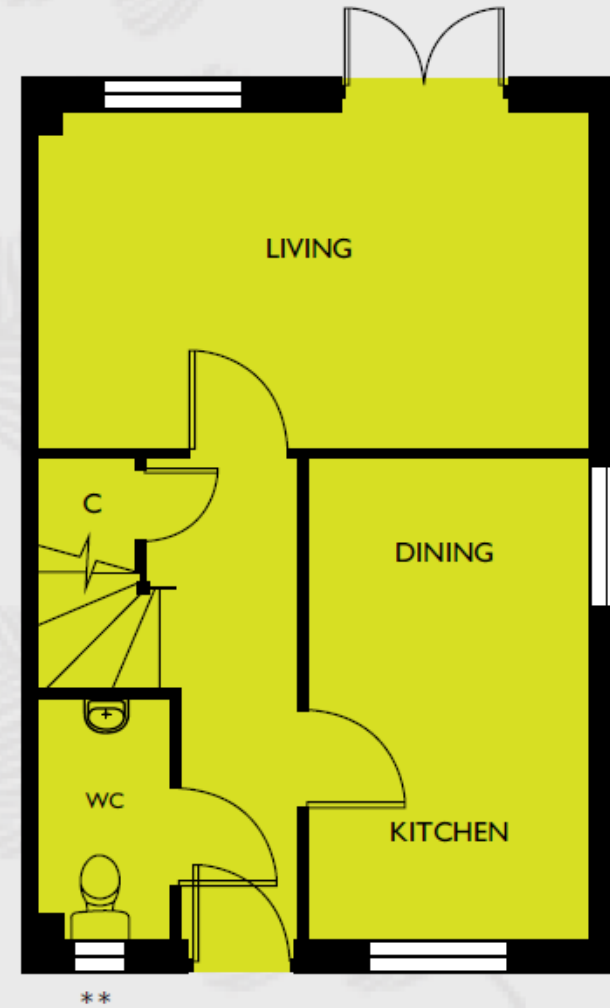

Alfriston

Plots 77, 78, 100, 101, 102

Living Room	4775 x 2900	15'8" x 9'6"
Kitchen/Dining	4175 x 2425	13'8" x 7'11"
Bedroom 1	3425 x 2650	11'3" x 8'8"
Bedroom 2	3000 x 2650	9'10" x 8'8"

Note: *Dining window to plots 77 & 78 only.

**Cloakroom window to plots 100, 101 & 102 only.

GROUND FLOOR

FIRST FLOOR