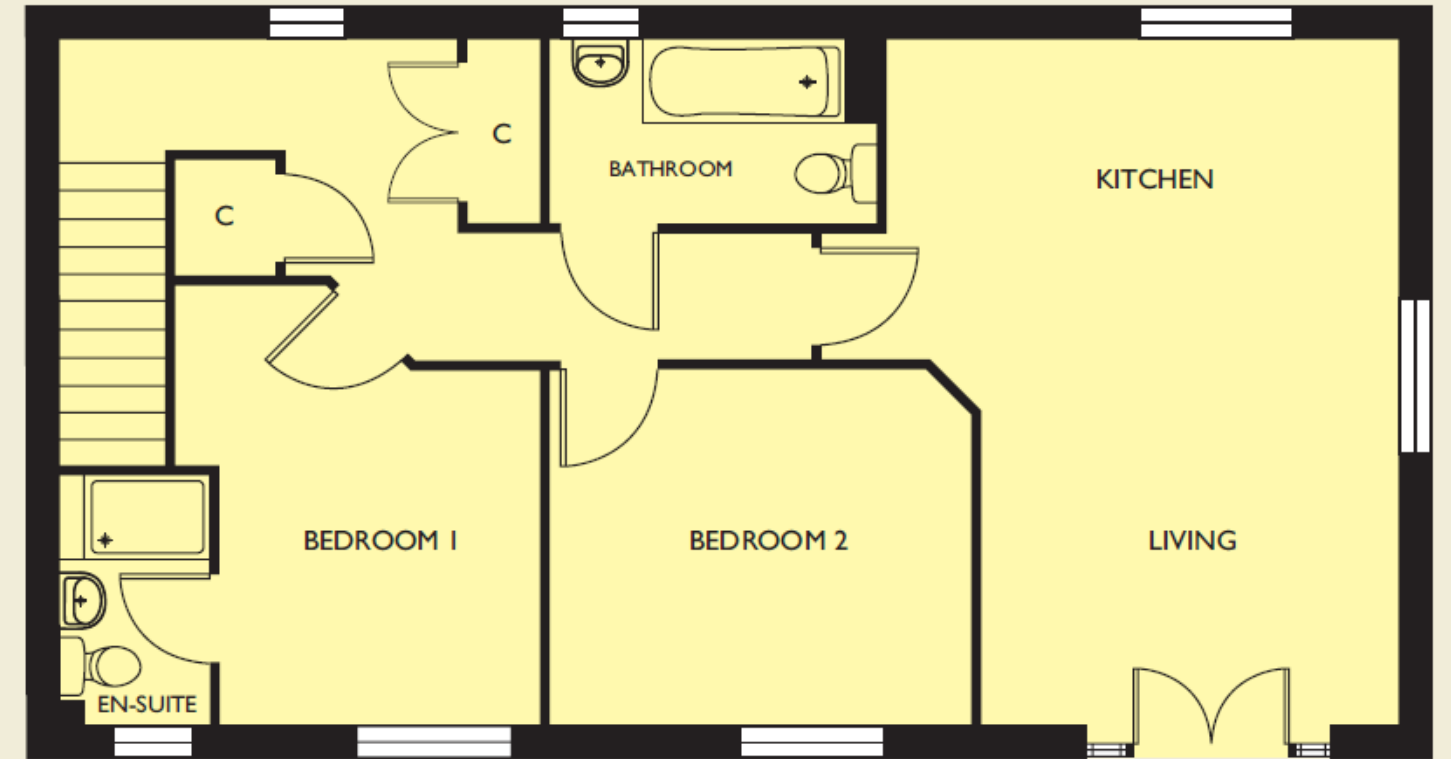

Hardel

Plot 51

GROUND FLOOR

FIRST FLOOR

Living / Kitchen	5075 (max) x 4450 (max)	16'8" (max) x 14'7" (max)
Bedroom 1	3825 (max) x 2800 (min)	12'7" (max) x 9'2" (min)
Bedroom 2	3075 (max) x 3675 (max)	10'1" (max) x 12'1" (max)