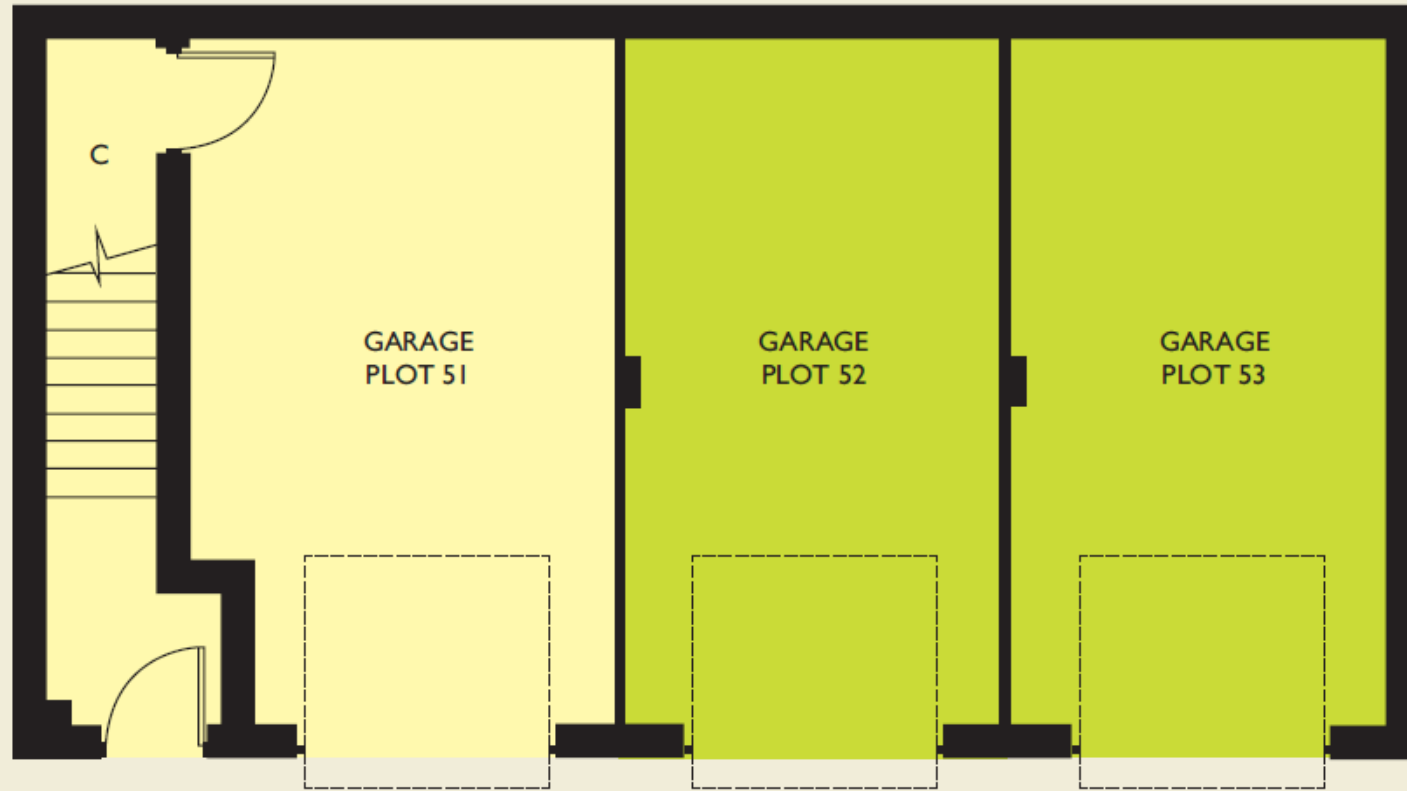

Hardel

Plot 51

GROUND FLOOR

FIRST FLOOR

Living / Kitchen	5075 (max) x 4450 (max)	16'8" (max) x 14'7" (max)
Bedroom 1	3825 (max) x 2800 (min)	12'7" (max) x 9'2" (min)
Bedroom 2	3075 (max) x 3675 (max)	10'1" (max) x 12'1" (max)