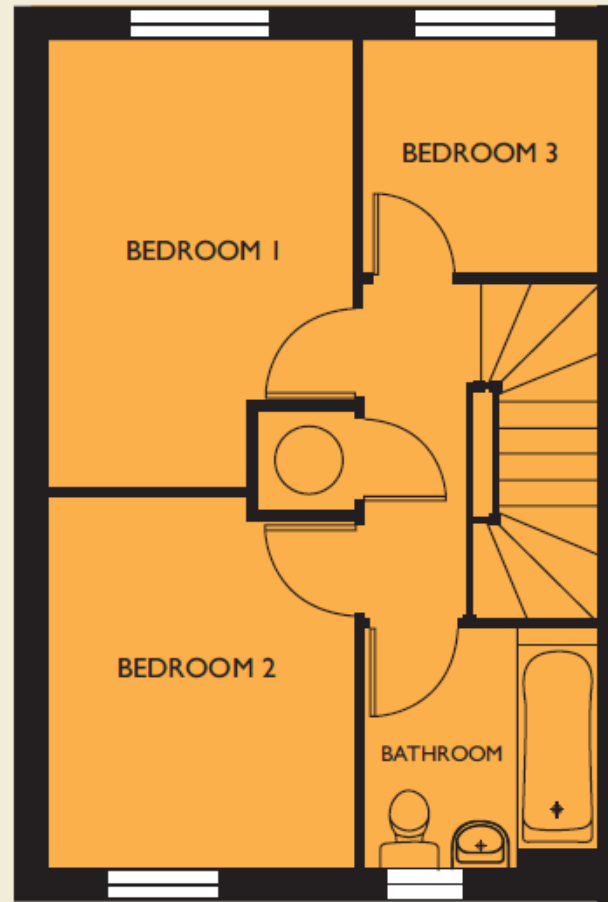

Clare

Plots 84, 85, 106, 107, 108, 155, 156, 157, 158

GROUND FLOOR

FIRST FLOOR

Kitchen	2425 x 2625	7'11" x 8'7"
Living / Dining	4775 (max) x 4475 (max)	15'8" (max) x 14'8" (max)
Bedroom 1	2650 (max) x 3850 (max)	8'8" (max) x 12'8" (max)
Bedroom 2	2650 (max) x 3250 (max)	8'8" (max) x 10'8" (max)
Bedroom 3	1975 x 2025	6'6" x 6'8"

Note: Dining window to Plot 85