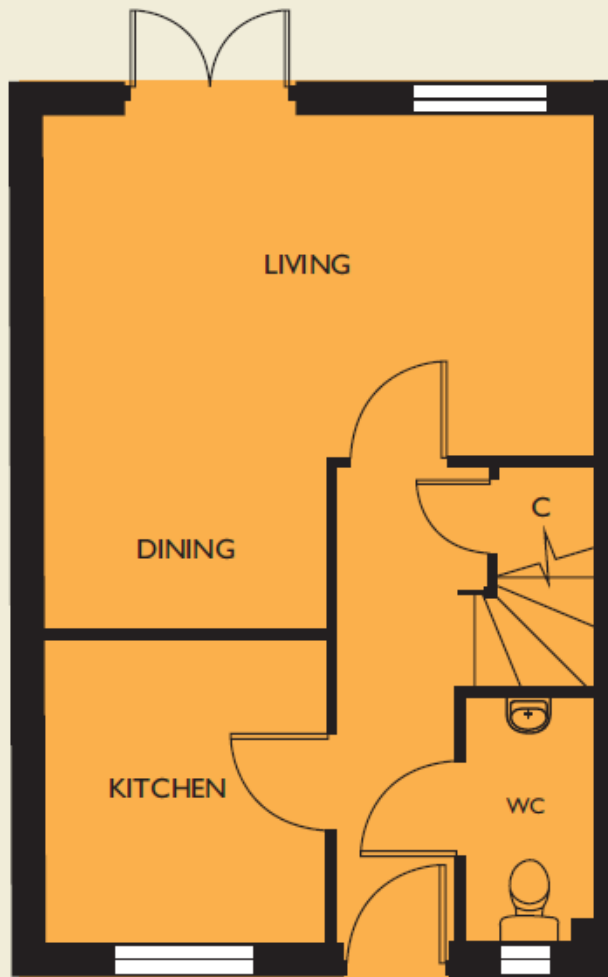

Clare

Plots 84, 85, 106, 107, 108, 155, 156, 157, 158

GROUND FLOOR

FIRST FLOOR

Kitchen	2425 x 2625	7'11" x 8'7"
Living / Dining	4775 (max) x 4475 (max)	15'8" (max) x 14'8" (max)
Bedroom 1	2650 (max) x 3850 (max)	8'8" (max) x 12'8" (max)
Bedroom 2	2650 (max) x 3250 (max)	8'8" (max) x 10'8" (max)
Bedroom 3	1975 x 2025	6'6" x 6'8"

Note: Dining window to Plot 85