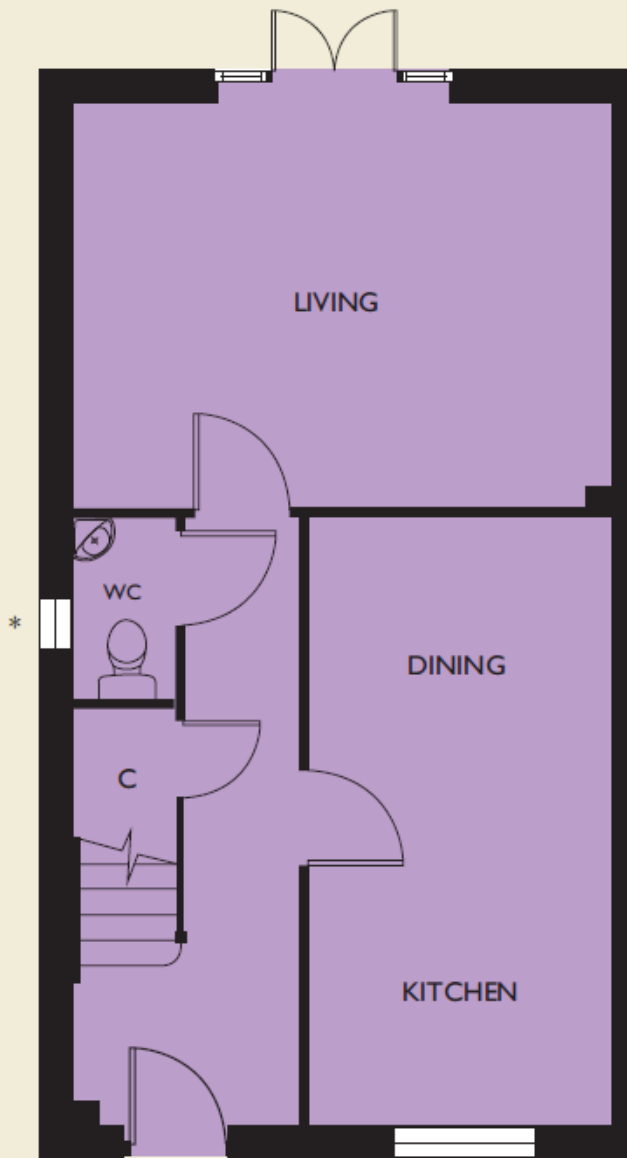

Bohon IV

Plots 174, 175, 176, 177, 212, 213,
214, 230, 231, 232

GROUND FLOOR

FIRST FLOOR

Kitchen / Dining	5425 x 2675	17'10" x 8'9"
Living Room	3575 x 4775	11'9" x 15'8"
Bedroom 1	4300 (max) x 3500 (max)	14'1" (max) x 11'6" (max)
Bedroom 2	3625 x 2750	11'11" x 9'0"
Bedroom 3	2700 (min) x 1925	8'10" (min) x 6'4"

*No WC and landing windows to plots 213 & 231.