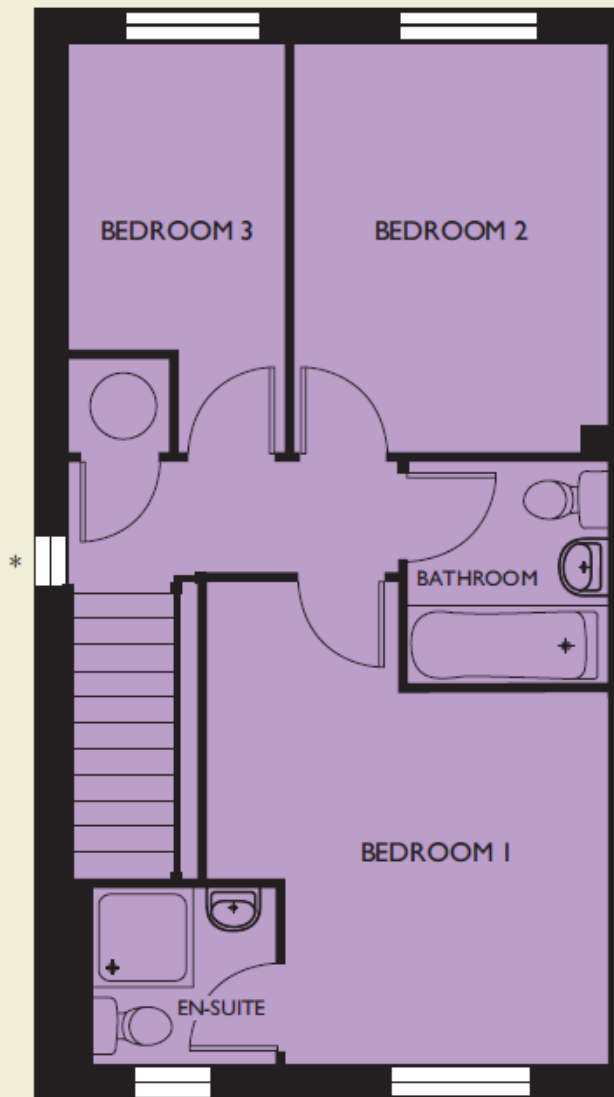

Bohon IV

Plots 174, 175, 176, 177, 212, 213,
214, 230, 231, 232

GROUND FLOOR

FIRST FLOOR

Kitchen / Dining	5425 x 2675	17'10" x 8'9"
Living Room	3575 x 4775	11'9" x 15'8"
Bedroom 1	4300 (max) x 3500 (max)	14'1" (max) x 11'6" (max)
Bedroom 2	3625 x 2750	11'11" x 9'0"
Bedroom 3	2700 (min) x 1925	8'10" (min) x 6'4"

*No WC and landing windows to plots 213 & 231.