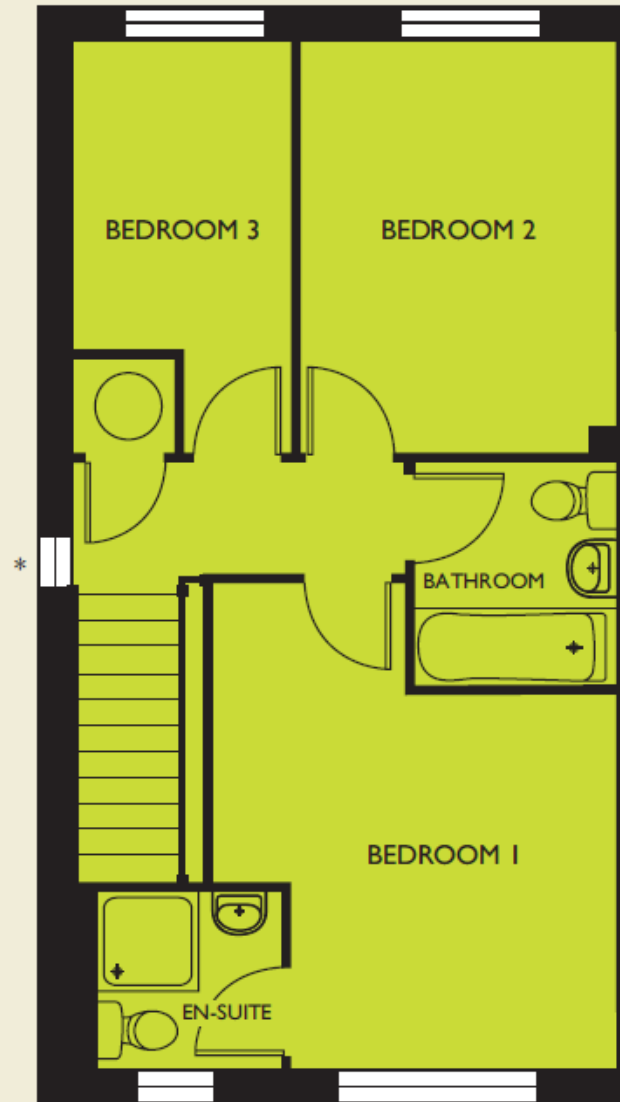

Bohon III

Plots 18, 19, 20, 29, 30, 31, 52, 53, 86, 87, 88, 94, 95, 96, 103, 104, 110, 111, 112, 113, 114, 115, 123, 124, 125, 126, 164, 165

GROUND FLOOR

FIRST FLOOR

*WC and landing windows to Plots 29, 31, 52, 53, 86, 88, 94, 96, 110, 112, 113, 115, 123 & 126 only.

Kitchen / Dining	5425 x 2675	17'10" x 8'9"
Living Room	3575 x 4775	11'9" x 15'8"
Bedroom 1	4300 (max) x 3500 (max)	14'1" (max) x 11'6" (max)
Bedroom 2	3625 x 2750	11'11" x 9'0"
Bedroom 3	2700 (min) x 1925	8'10" (min) x 6'4"