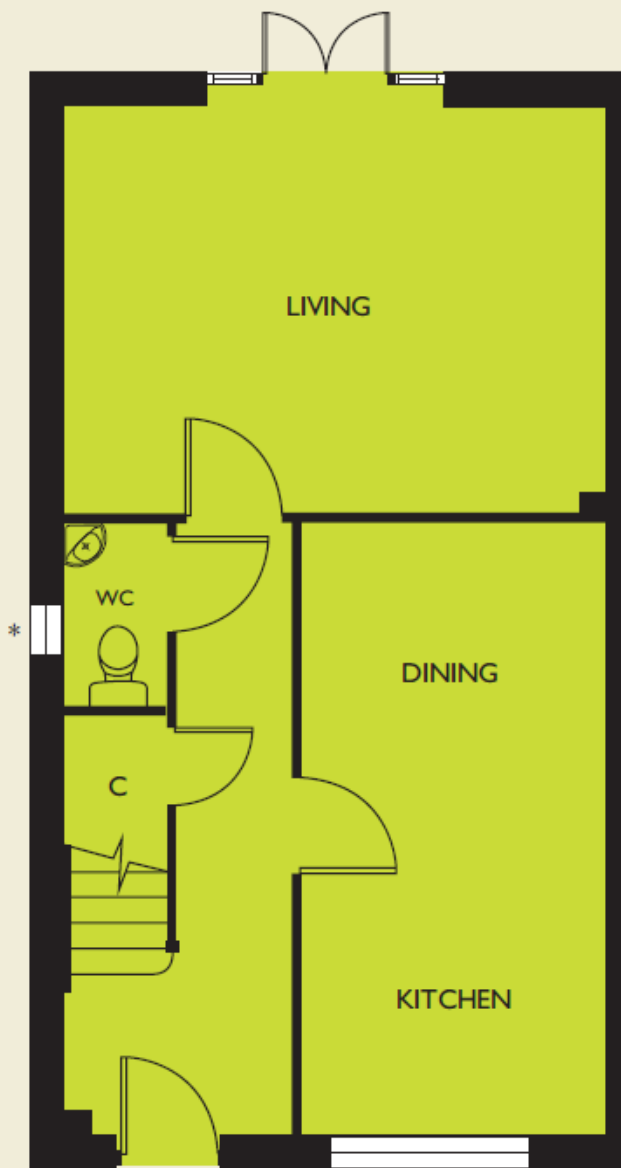

Bohon III

Plots 18, 19, 20, 29, 30, 31, 52, 53, 86, 87, 88, 94, 95, 96, 103, 104, 110, 111, 112, 113, 114, 115, 123, 124, 125, 126, 164, 165

GROUND FLOOR

FIRST FLOOR

*WC and landing windows to Plots 29, 31, 52, 53, 86, 88, 94, 96, 110, 112, 113, 115, 123 & 126 only.

Kitchen / Dining	5425 x 2675	17'10" x 8'9"
Living Room	3575 x 4775	11'9" x 15'8"
Bedroom 1	4300 (max) x 3500 (max)	14'1" (max) x 11'6" (max)
Bedroom 2	3625 x 2750	11'11" x 9'0"
Bedroom 3	2700 (min) x 1925	8'10" (min) x 6'4"