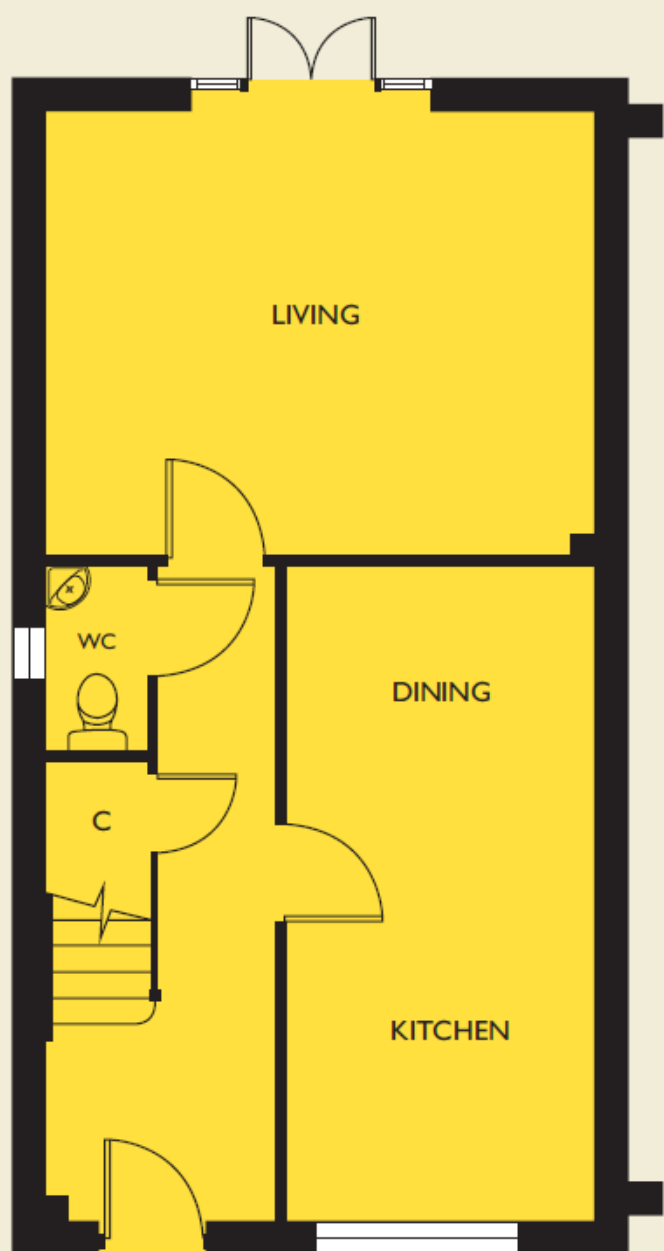

Bohon II

Plots 17, 21, 102, 105, 163, 166

GROUND FLOOR

FIRST FLOOR

Kitchen / Dining	5700 x 2675	18'8" x 8'9"
Living Room	3850 x 4775	12'8" x 15'8"
Bedroom 1	4600 (max) x 3475 (max)	15'1" (max) x 11'5" (max)
Bedroom 2	3900 x 2750	12'10" x 9'0"
Bedroom 3	3900 (max) x 1925	12'10" (max) x 6'4"