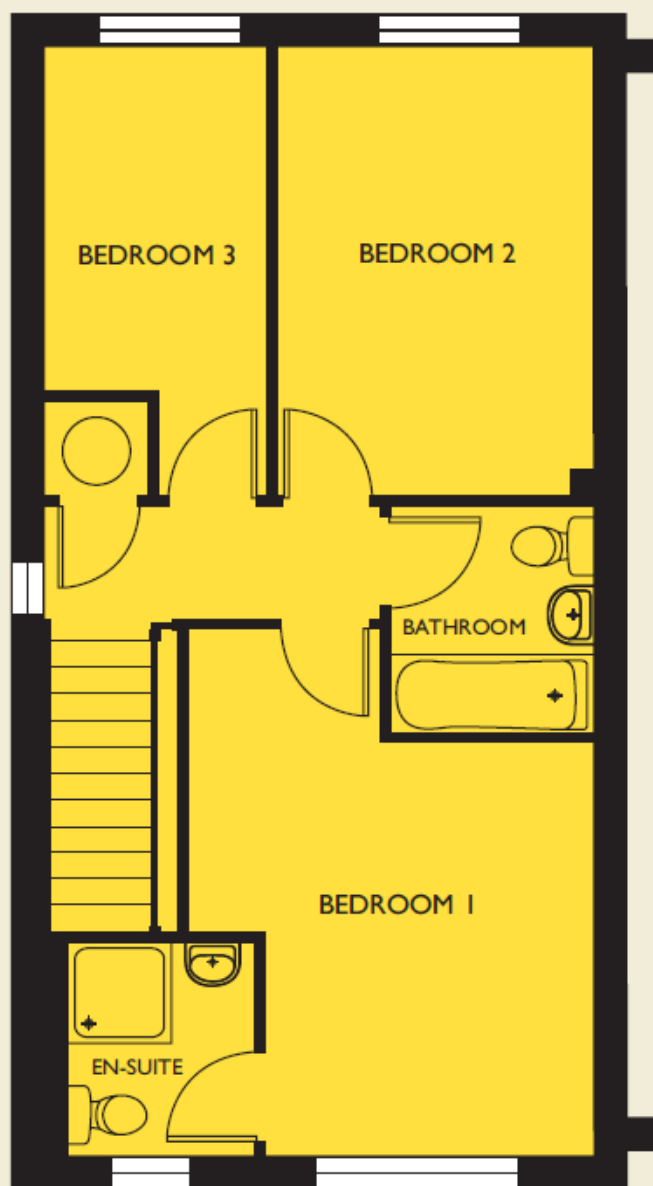

Bohon II

Plots 17, 21, 102, 105, 163, 166

GROUND FLOOR

FIRST FLOOR

Kitchen / Dining	5700 x 2675	18'8" x 8'9"
Living Room	3850 x 4775	12'8" x 15'8"
Bedroom 1	4600 (max) x 3475 (max)	15'1" (max) x 11'5" (max)
Bedroom 2	3900 x 2750	12'10" x 9'0"
Bedroom 3	3900 (max) x 1925	12'10" (max) x 6'4"