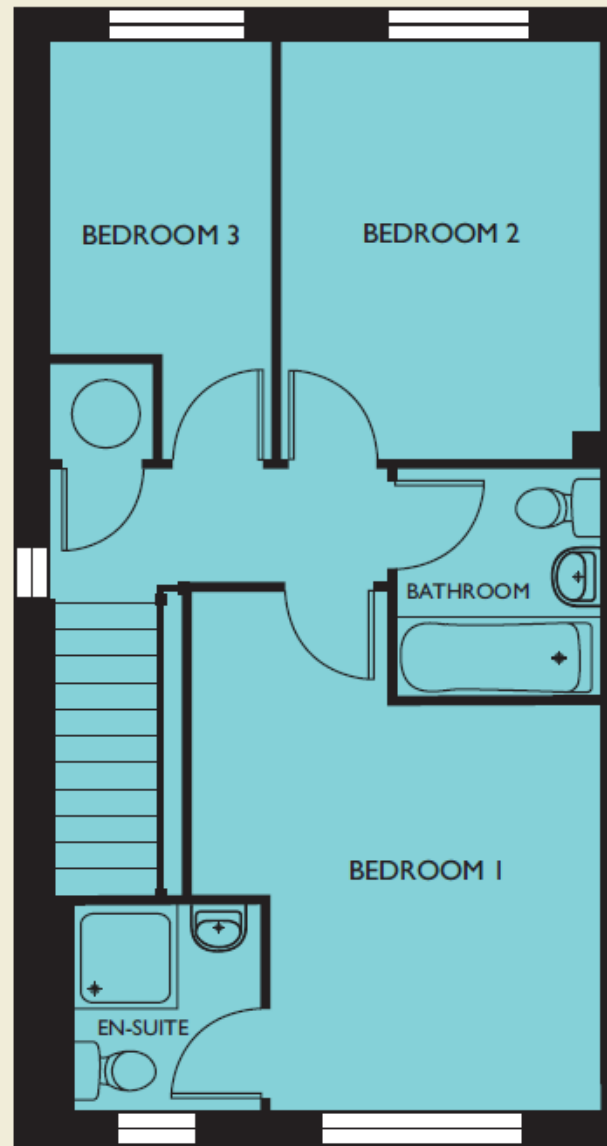

Bohon I

Plots 42, 43, 44, 45, 67, 68, 69, 70

GROUND FLOOR

FIRST FLOOR

Kitchen	5650 x 2675	18'6" x 8'9"
Living Room	3575 x 4775	11'9" x 15'8"
Bedroom 1	4525 (max) x 3475 (max)	14'10" (max) x 11'5" (max)
Bedroom 2	3625 x 2750	11'11" x 9'0"
Bedroom 3	3625 (max) x 1925	11'11" (Max) x 6'4"