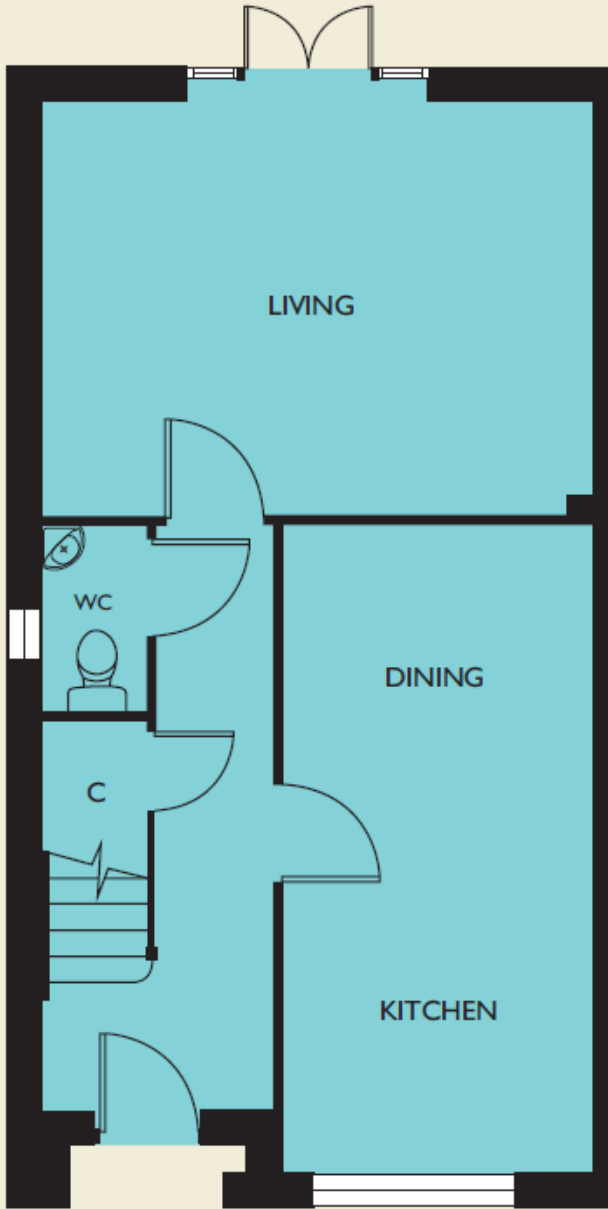

Bohon I

Plots 42, 43, 44, 45, 67, 68, 69, 70

GROUND FLOOR

FIRST FLOOR

Kitchen	5650 x 2675	18'6" x 8'9"
Living Room	3575 x 4775	11'9" x 15'8"
Bedroom 1	4525 (max) x 3475 (max)	14'10" (max) x 11'5" (max)
Bedroom 2	3625 x 2750	11'11" x 9'0"
Bedroom 3	3625 (max) x 1925	11'11" (Max) x 6'4"