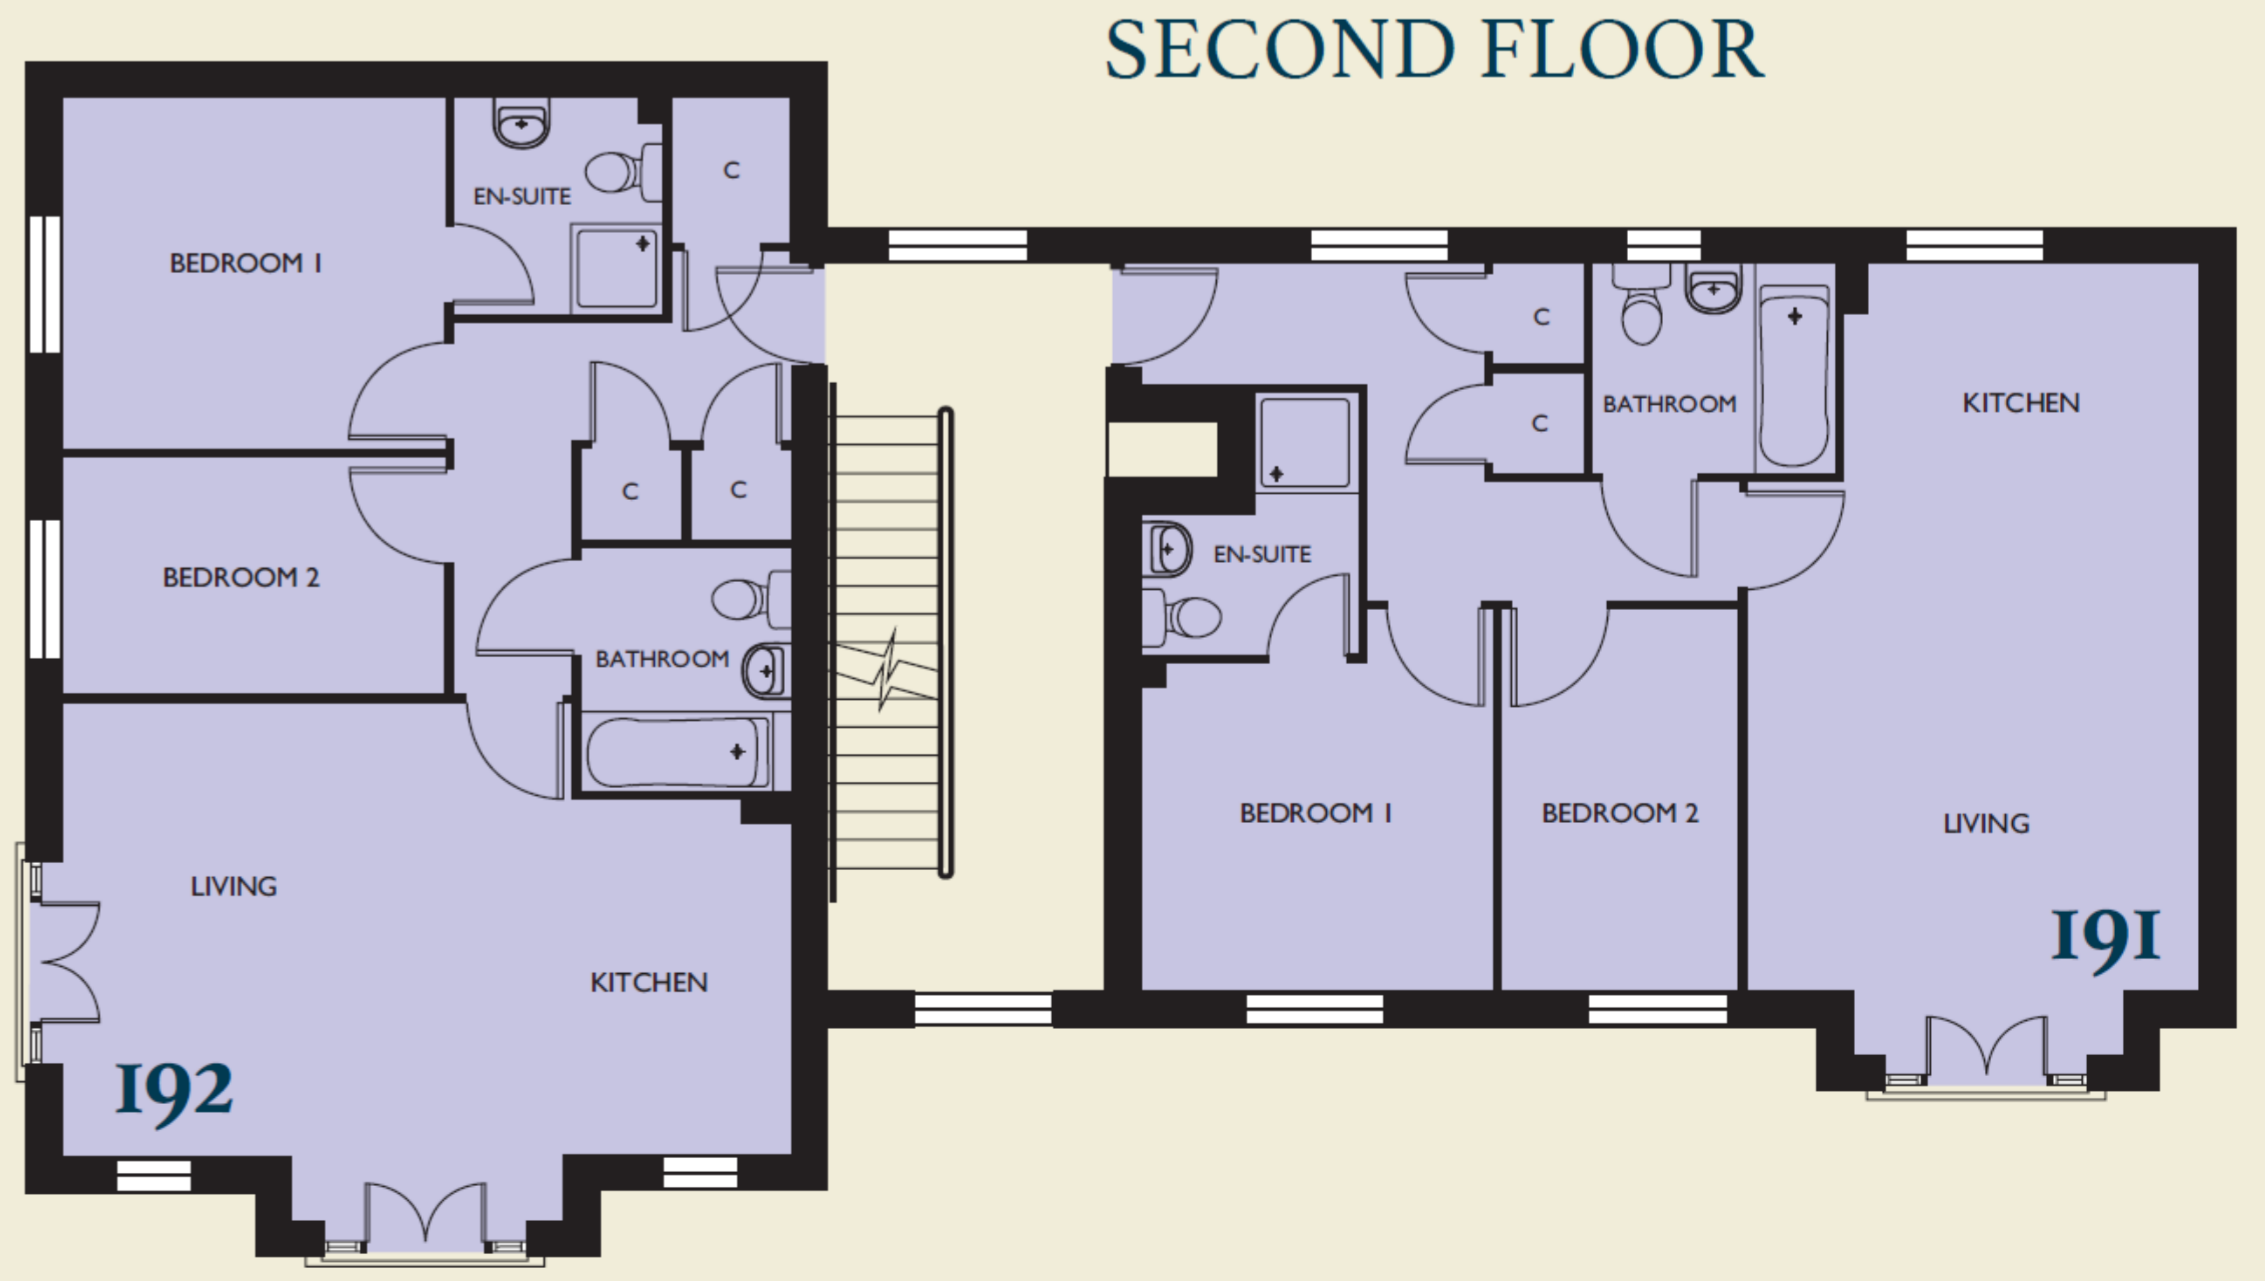

Apartment Block B

Plots 187 to 193

| | | |
|----------------------------|-------------------------|---------------------------|
| Plots 187, 189, 191 | | |
| Living / Dining | 5050 x 3975 | 16'7" x 13'0" |
| Kitchen | 1875 x 3125 | 6'2" x 10'3" |
| Bedroom 1 | 2875 (min) x 3075 (max) | 9'5" (min) x 10'1" (max) |
| Bedroom 2 | 3350 x 2075 | 11'0" x 6'10" |
| Plots 188, 190, 192 | | |
| Living / Dining | 4550 (max) x 4400 | 14'11" (max) x 14'5" |
| Kitchen | 3125 x 1875 | 10'3" x 6'2" |
| Bedroom 1 | 3075 x 3350 | 10'1" x 11'0" |
| Bedroom 2 | 2075 x 3350 | 6'10" x 11'0" |
| Plot 193 | | |
| Living / Dining | 3625 (max) x 3700 | 11'11" (max) x 12'2" |
| Kitchen | 4450 x 2525 | 14'7" x 8'3" |
| Bedroom 1 | 2800 (min) x 3825 (max) | 9'2" (min) x 12'7" (max) |
| Bedroom 2 | 3675 (max) x 3075 (max) | 12'1" (max) x 10'1" (max) |