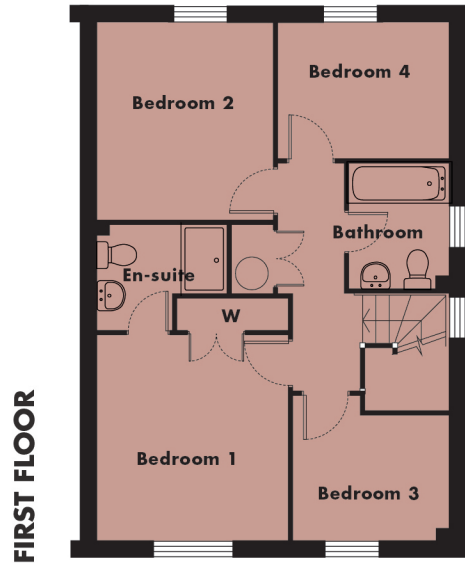

Cotherstone

PLOTS 20 & 21

Living	5075 x 3300	16'8" x 10'10"
Kitchen/Dining	6000 x 3625 (min)	19'8" x 11'11" (min)
Bedroom 1	3500 x 3250	11'6" x 10'8"
Bedroom 2	3350 x 3000	11'0" x 9'10"
Bedroom 3	2650 x 2100 (min)	8'8" x 6'11" (min)
Bedroom 4	2900 x 2300	9'6" x 7'7"