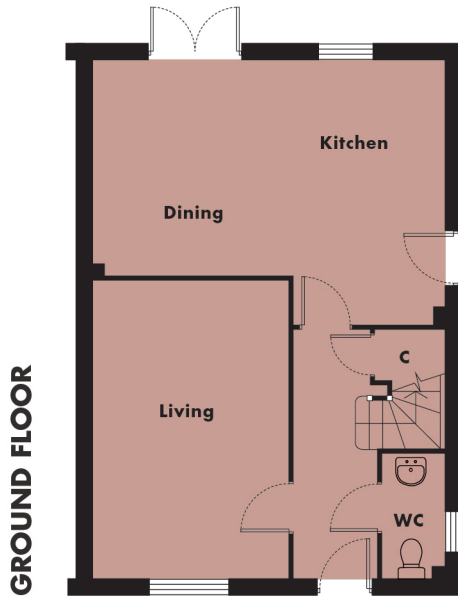

Cotherstone

PLOTS 20 & 21

Living	5075 x 3300	16'8" x 10'10"
Kitchen/Dining	6000 x 3625 (min)	19'8" x 11'11" (min)
Bedroom 1	3500 x 3250	11'6" x 10'8"
Bedroom 2	3350 x 3000	11'0" x 9'10"
Bedroom 3	2650 x 2100 (min)	8'8" x 6'11" (min)
Bedroom 4	2900 x 2300	9'6" x 7'7"