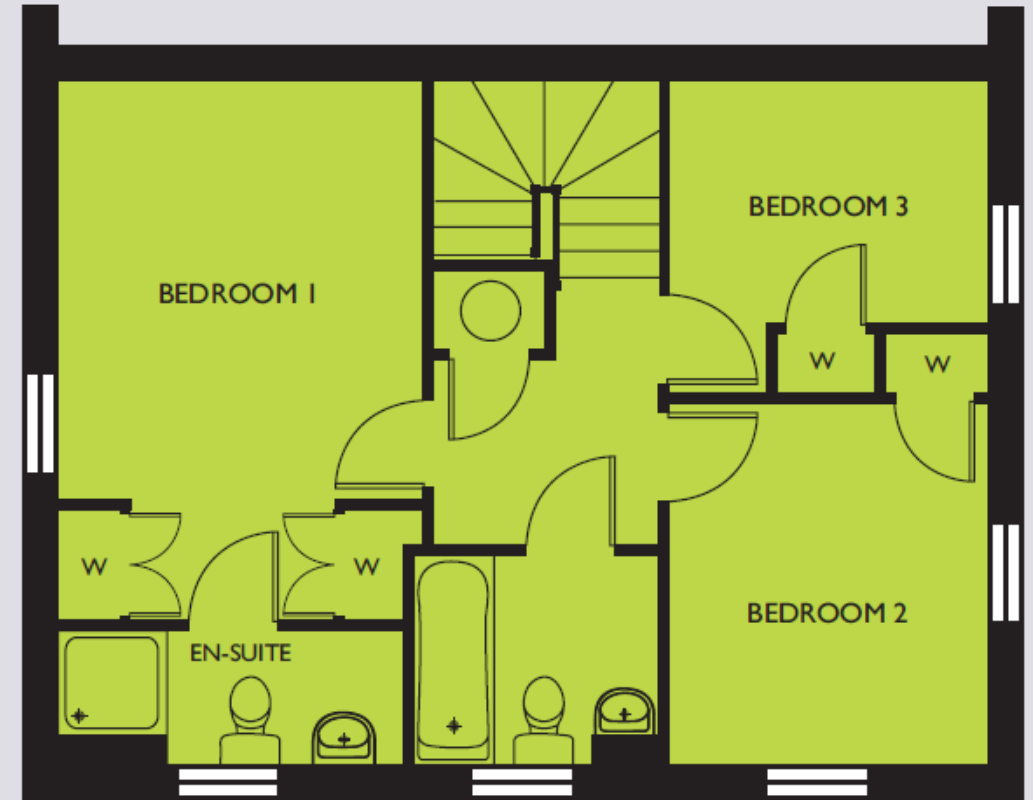

FULBROOK V3

Plots 23 & 30

GROUND FLOOR

FIRST FLOOR

Living Room	5800 x 3050	19'0" x 10'0"
Kitchen/Dining	5800 (max) x 2650 (max)	19'0" (max) x 8'8" (max)
Bedroom 1	3550 x 3100	11'8" x 10'2"
Bedroom 2	3075 x 2700	10'1" x 8'10"
Bedroom 3	2700 x 2025 (min)	8'10" x 6'8" (min)