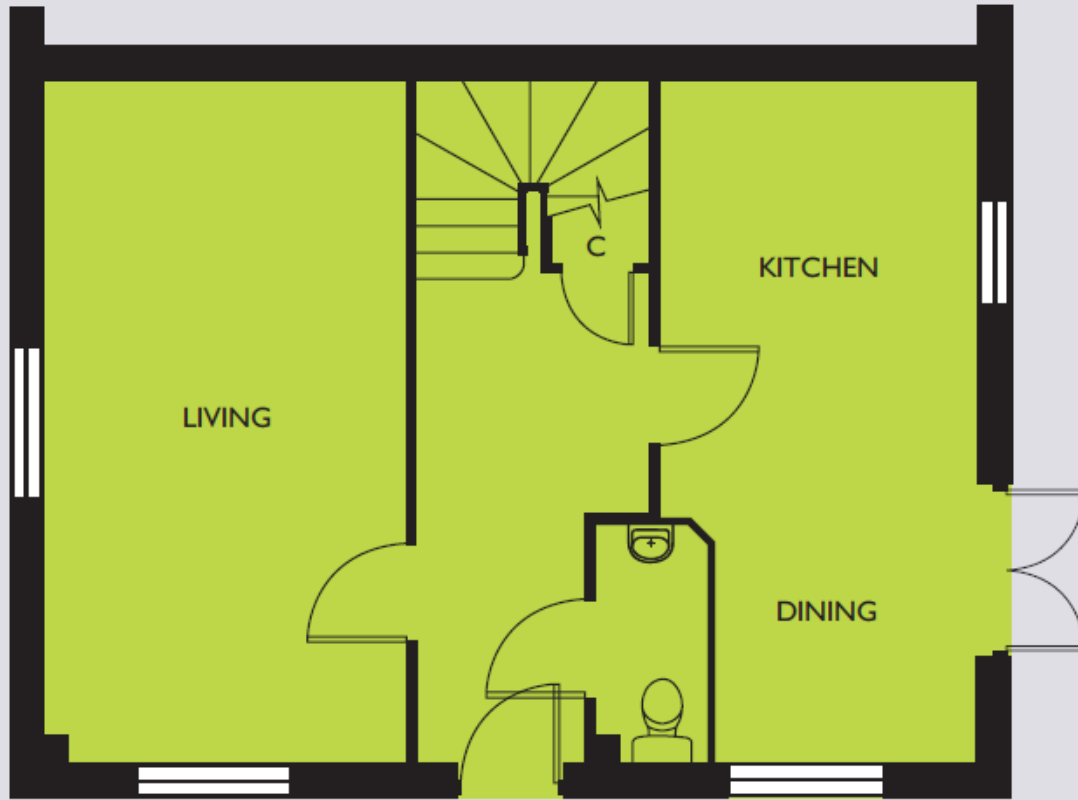

FULBROOK V3

Plots 23 & 30

GROUND FLOOR

FIRST FLOOR

Living Room	5800 x 3050	19'0" x 10'0"
Kitchen/Dining	5800 (max) x 2650 (max)	19'0" (max) x 8'8" (max)
Bedroom 1	3550 x 3100	11'8" x 10'2"
Bedroom 2	3075 x 2700	10'1" x 8'10"
Bedroom 3	2700 x 2025 (min)	8'10" x 6'8" (min)