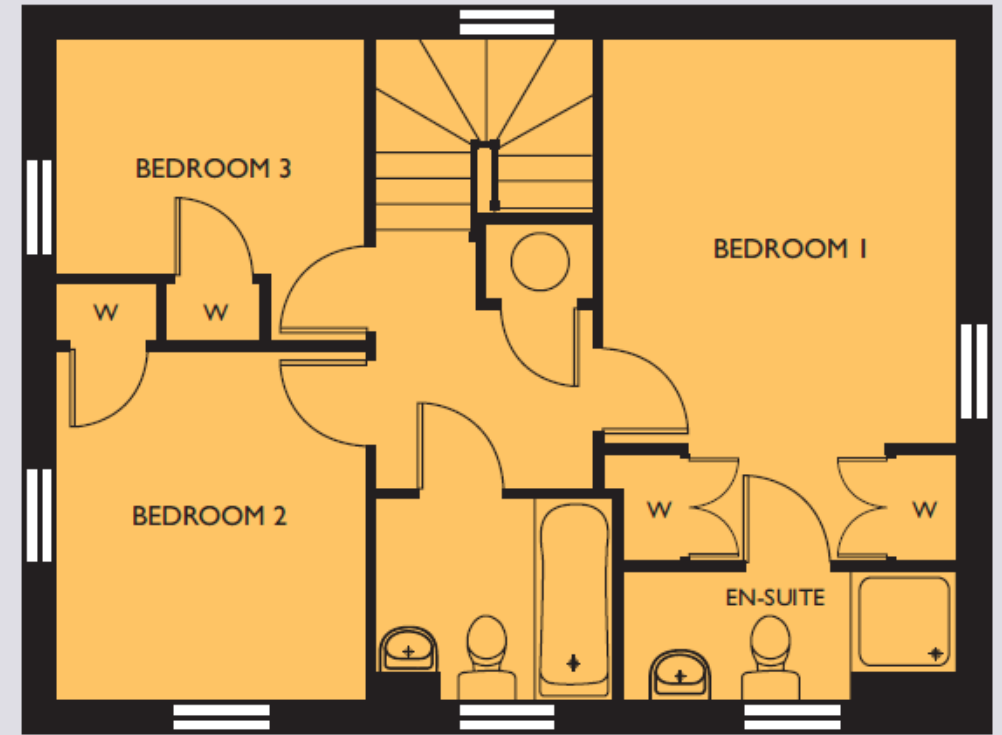

FULBROOK V1

Plot 40

GROUND FLOOR

FIRST FLOOR

| | | |
|----------------|-------------------------|--------------------------|
| Living Room | 5800 x 3050 | 19'0" x 10'0" |
| Kitchen/Dining | 5800 (max) x 2650 (max) | 19'0" (max) x 8'8" (max) |
| Bedroom 1 | 3550 x 3100 | 11'8" x 10'2" |
| Bedroom 2 | 3075 x 2700 | 10'1" x 8'10" |
| Bedroom 3 | 2700 x 2025 (min) | 8'10" x 6'8" (min) |