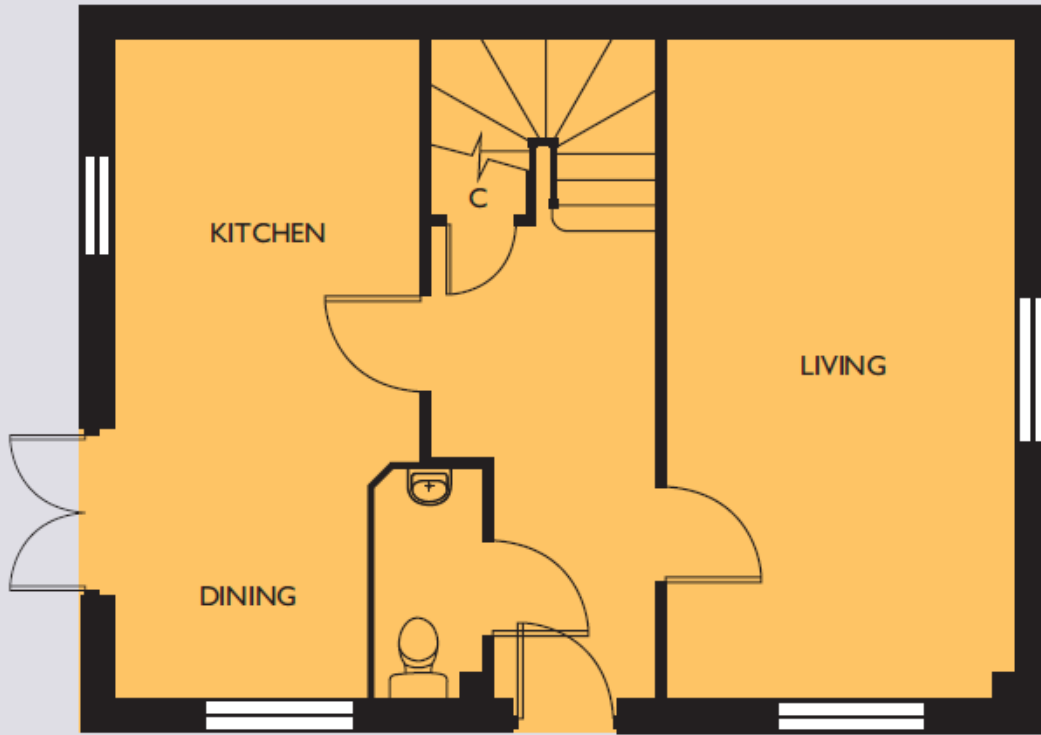

FULBROOK V1

Plot 40

GROUND FLOOR

FIRST FLOOR

| | | |
|----------------|-------------------------|--------------------------|
| Living Room | 5800 x 3050 | 19'0" x 10'0" |
| Kitchen/Dining | 5800 (max) x 2650 (max) | 19'0" (max) x 8'8" (max) |
| Bedroom 1 | 3550 x 3100 | 11'8" x 10'2" |
| Bedroom 2 | 3075 x 2700 | 10'1" x 8'10" |
| Bedroom 3 | 2700 x 2025 (min) | 8'10" x 6'8" (min) |