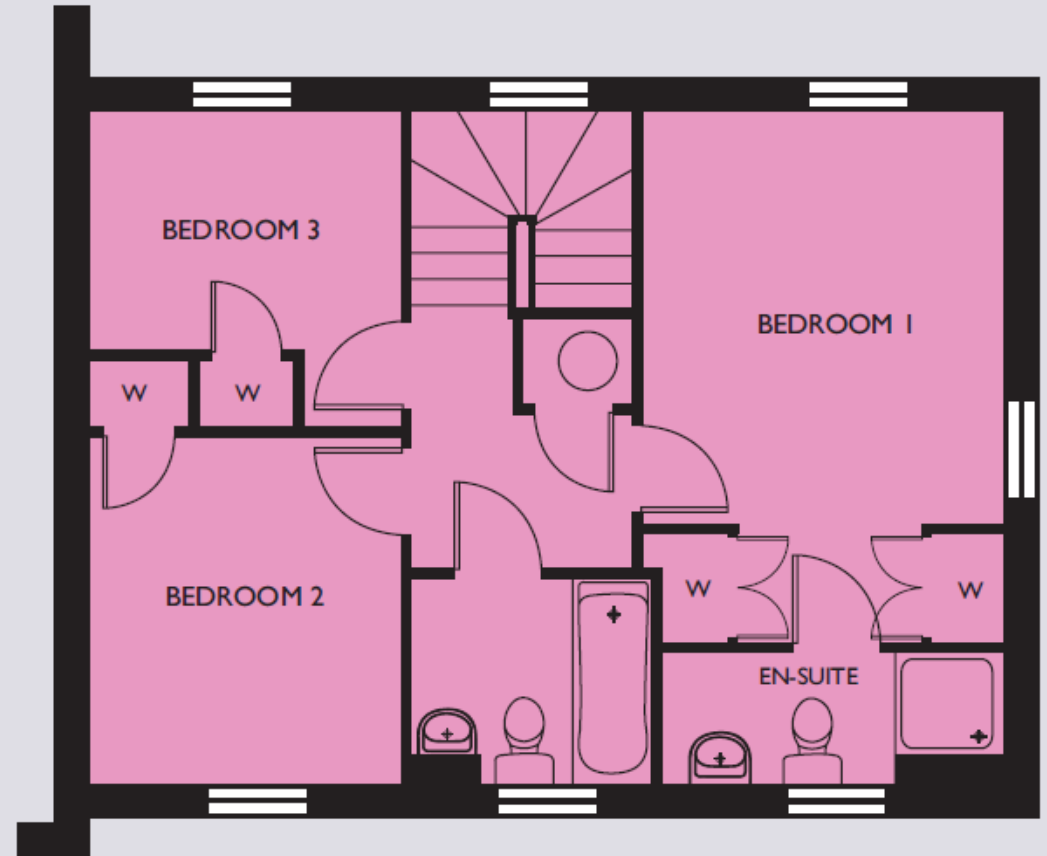

# FINSTOCK V1

Plot 46

GROUND FLOOR

FIRST FLOOR

Living Room	5800 x 3050	19'0" x 10'0"
Kitchen/Dining	5800 (max) x 2625 (max)	19'0" (max) x 8'7" (max)
Bedroom 1	3550 x 3100	11'8" x 10'2"
Bedroom 2	3000 x 2700	9'10" x 8'10"
Bedroom 3	2700 x 2025 (min)	8'10" x 6'8" (min)