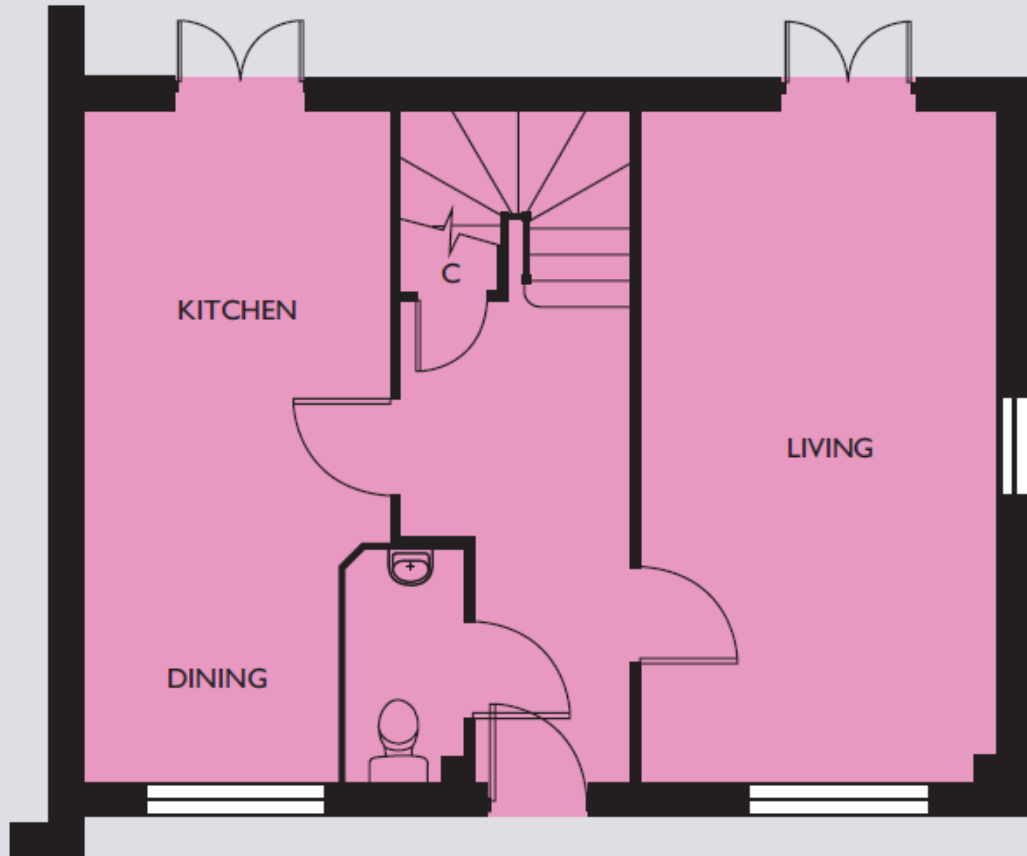

# FINSTOCK V1

Plot 46

GROUND FLOOR

FIRST FLOOR

Living Room	5800 x 3050	19'0" x 10'0"
Kitchen/Dining	5800 (max) x 2625 (max)	19'0" (max) x 8'7" (max)
Bedroom 1	3550 x 3100	11'8" x 10'2"
Bedroom 2	3000 x 2700	9'10" x 8'10"
Bedroom 3	2700 x 2025 (min)	8'10" x 6'8" (min)