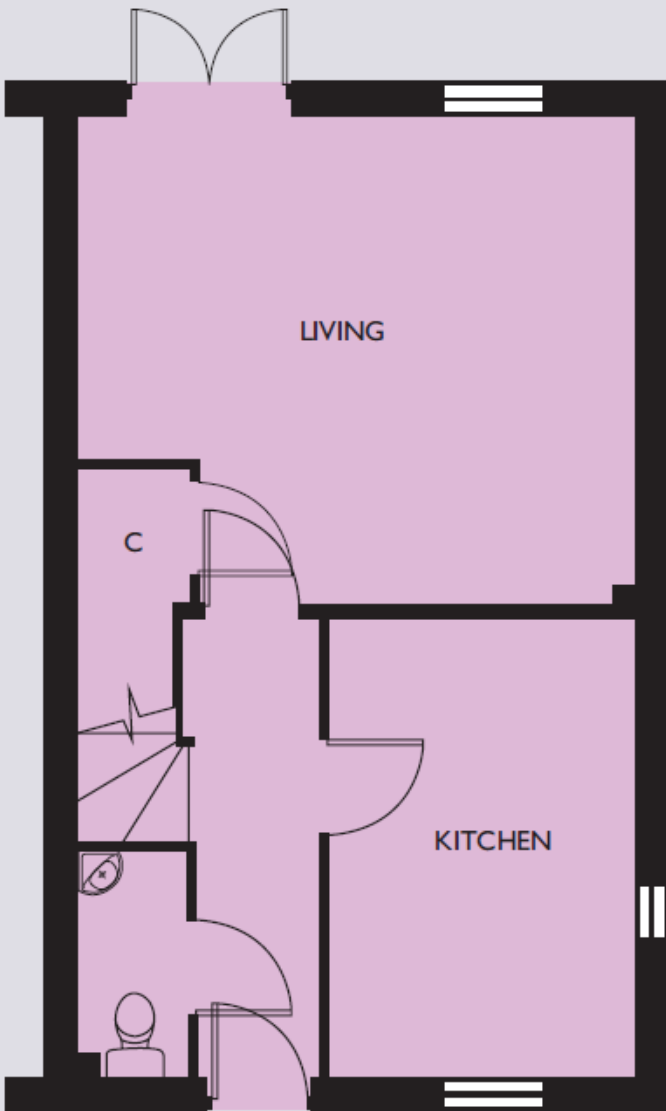

DUCKLINGTON

Plots 57, 58, 62, 63, 69 & 70

GROUND FLOOR

FIRST FLOOR

Living Room	4900 (max) x 4300 (max)	16'1" (max) x 14'1" (max)
Kitchen	4050 x 2700	13'3" x 8'10"
Bedroom 1	3925 x 2750	12'11" x 9'0"
Bedroom 2	2975 x 2750	9'9" x 9'0"
Bedroom 3	3025 x 2050	9'11" x 6'9"