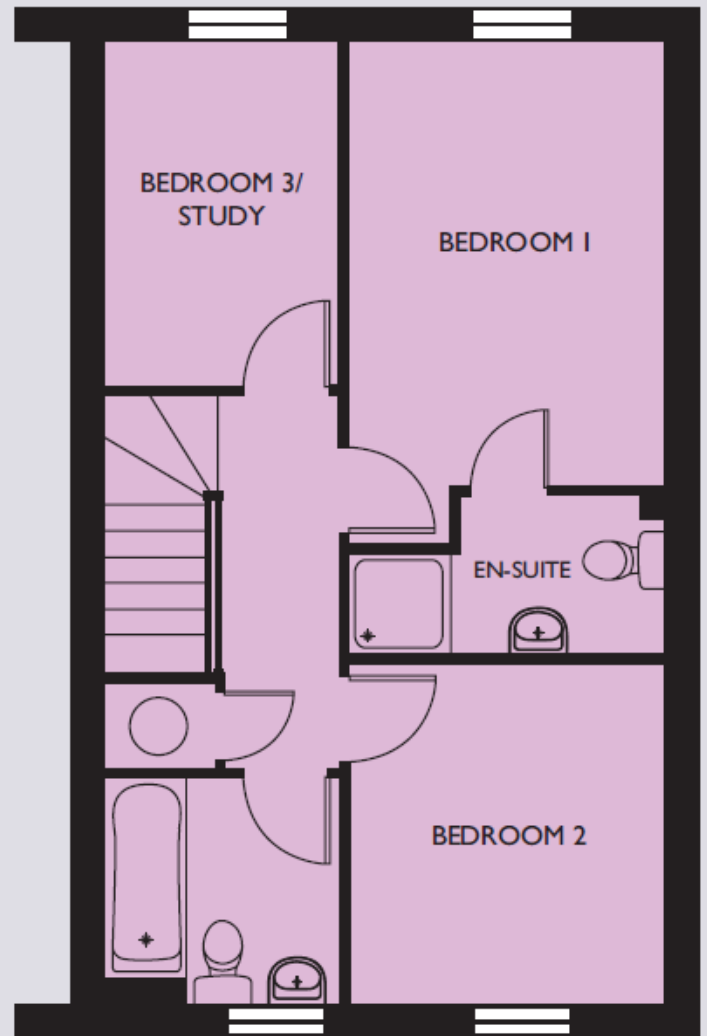

DUCKLINGTON

Plots 57, 58, 62, 63, 69 & 70

GROUND FLOOR

FIRST FLOOR

Living Room	4900 (max) x 4300 (max)	16'1" (max) x 14'1" (max)
Kitchen	4050 x 2700	13'3" x 8'10"
Bedroom 1	3925 x 2750	12'11" x 9'0"
Bedroom 2	2975 x 2750	9'9" x 9'0"
Bedroom 3	3025 x 2050	9'11" x 6'9"