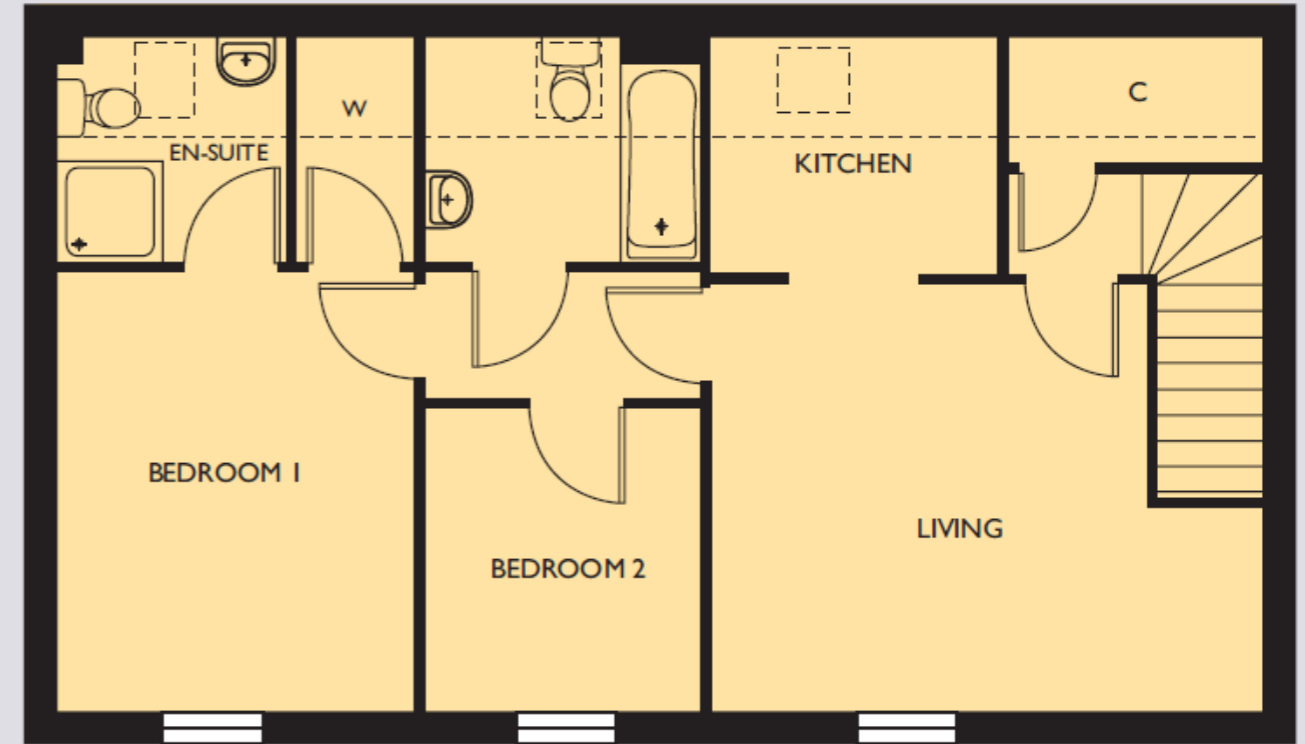

CHARLBURY

Plot 80

GROUND FLOOR

Living Room	4875 x 3750	16'0" x 12'4"
Kitchen	2550 x 2050	8'4" x 6'9"
Bedroom 1	3875 x 3100	12'9" x 10'2"
Bedroom 2	2650 x 2450	8'8" x 8'0"

FIRST FLOOR