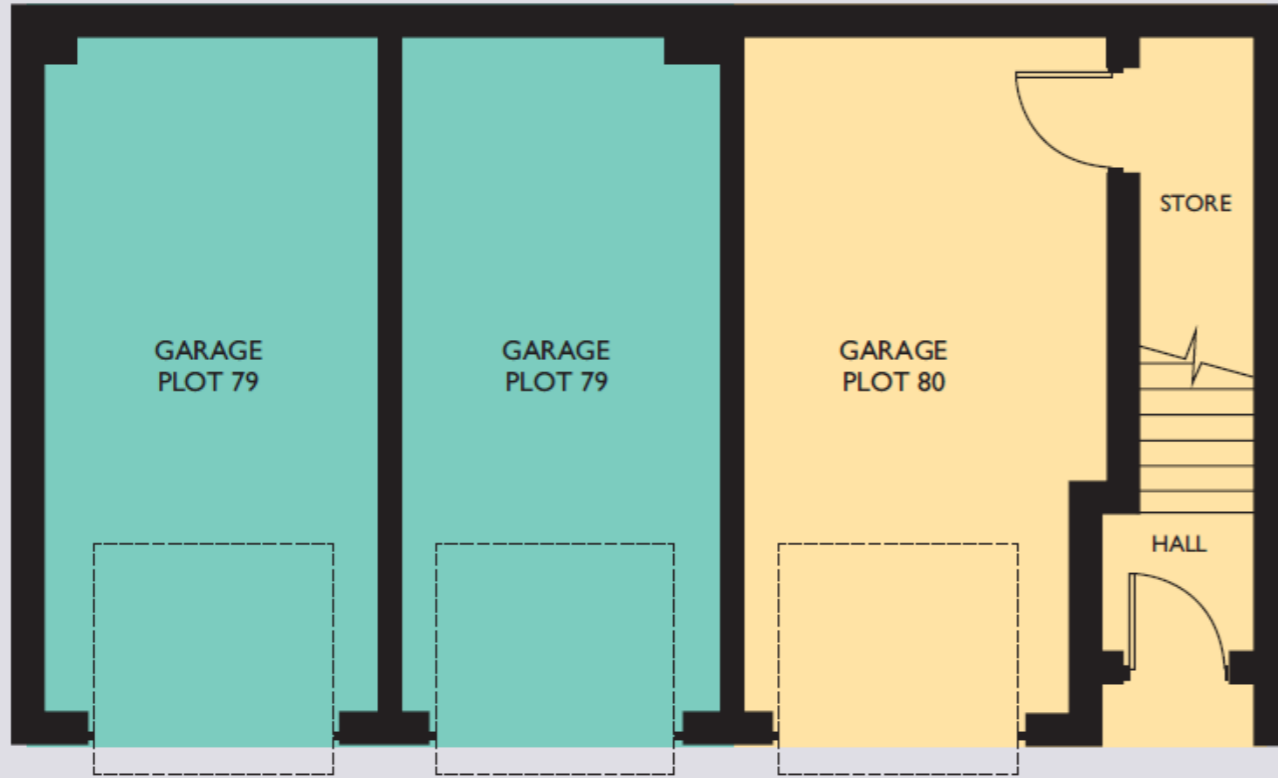

CHARLBURY

Plot 80

GROUND FLOOR

Living Room	4875 x 3750	16'0" x 12'4"
Kitchen	2550 x 2050	8'4" x 6'9"
Bedroom 1	3875 x 3100	12'9" x 10'2"
Bedroom 2	2650 x 2450	8'8" x 8'0"

FIRST FLOOR