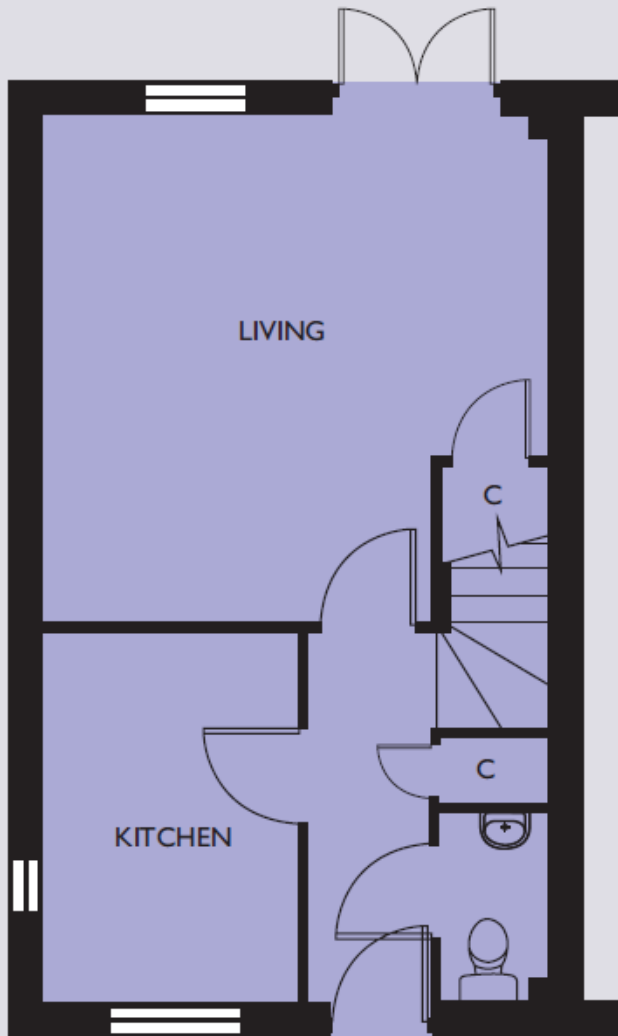

BLADON V2

Plots 25, 28, 33 & 35

GROUND FLOOR

FIRST FLOOR

Living Room	4500 (max) x 4450 (max)	14'9" (max) x 14'7" (max)
Kitchen	3250 x 2250	10'8" x 7'5"
Bedroom 1	4100 x 3350 (max)	13'5" x 11'0" (max)
Bedroom 2	3625 x 2400	11'11" x 7'10"