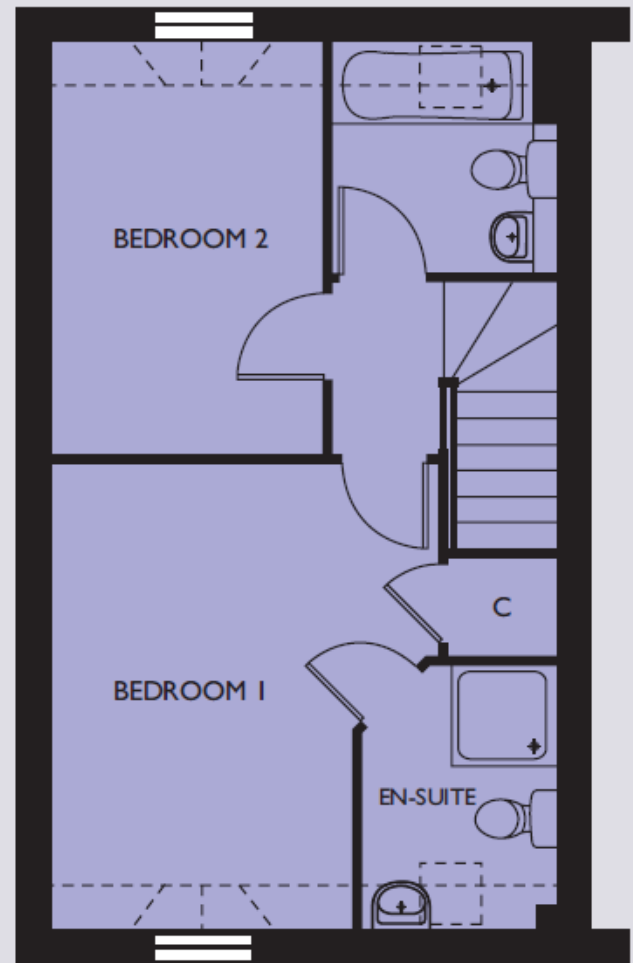

BLADON V2

Plots 25, 28, 33 & 35

GROUND FLOOR

FIRST FLOOR

Living Room	4500 (max) x 4450 (max)	14'9" (max) x 14'7" (max)
Kitchen	3250 x 2250	10'8" x 7'5"
Bedroom 1	4100 x 3350 (max)	13'5" x 11'0" (max)
Bedroom 2	3625 x 2400	11'11" x 7'10"