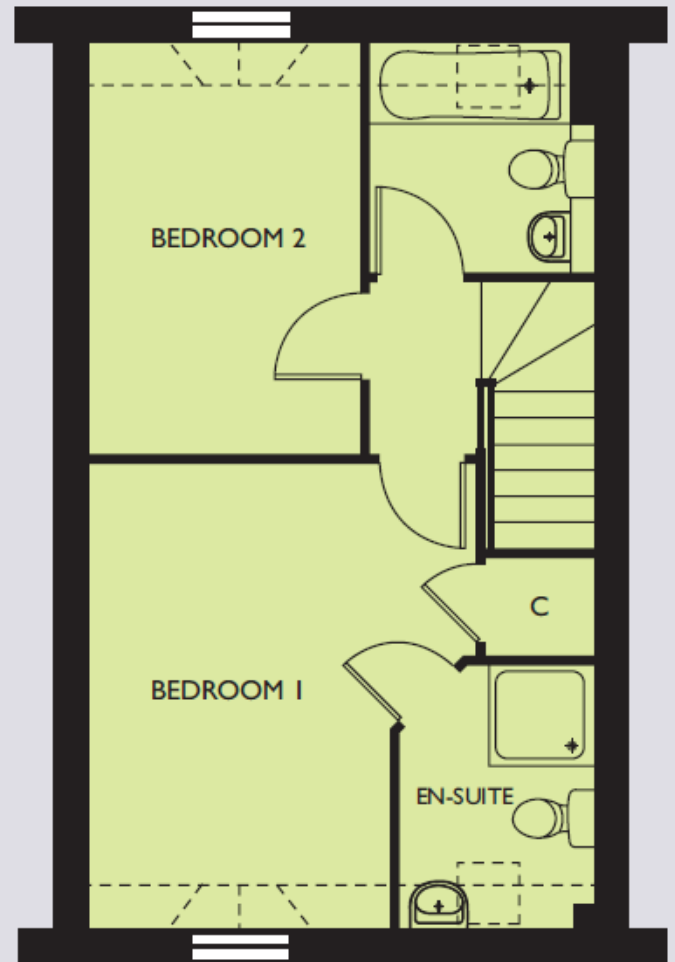

BLADON V1

Plots 24, 29 & 34

GROUND FLOOR

FIRST FLOOR

Living Room	4500 (max) x 4450 (max)	14'9" (max) x 14'7" (max)
Kitchen	3250 x 2250	10'8" x 7'5"
Bedroom 1	4100 x 3350 (max)	13'5" x 11'0" (max)
Bedroom 2	3625 x 2400	11'11" x 7'10"