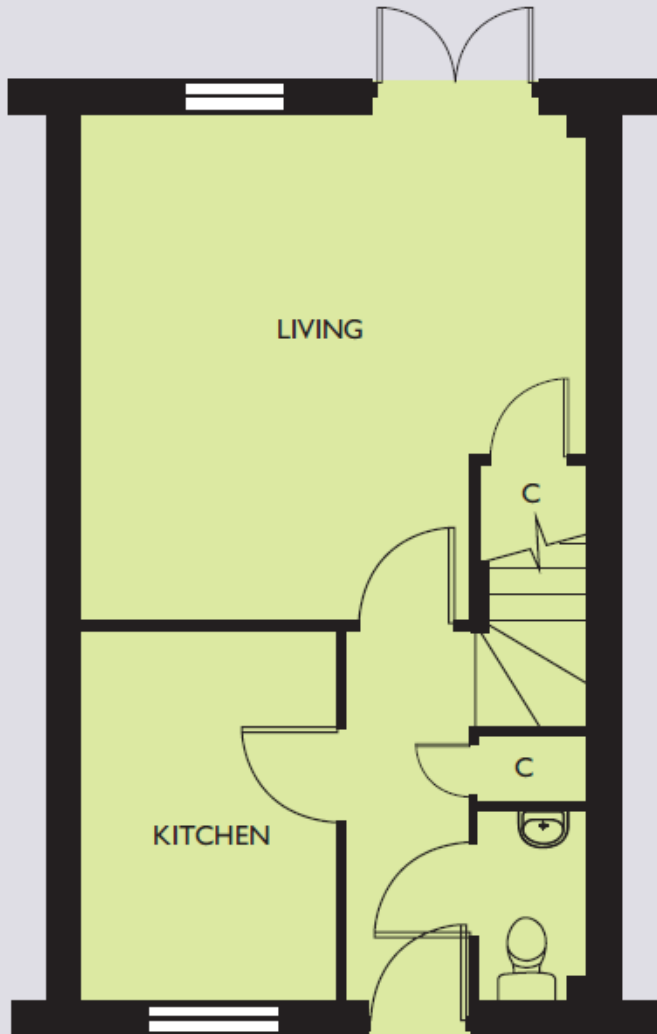

BLADON V1

Plots 24, 29 & 34

GROUND FLOOR

FIRST FLOOR

Living Room	4500 (max) x 4450 (max)	14'9" (max) x 14'7" (max)
Kitchen	3250 x 2250	10'8" x 7'5"
Bedroom 1	4100 x 3350 (max)	13'5" x 11'0" (max)
Bedroom 2	3625 x 2400	11'11" x 7'10"