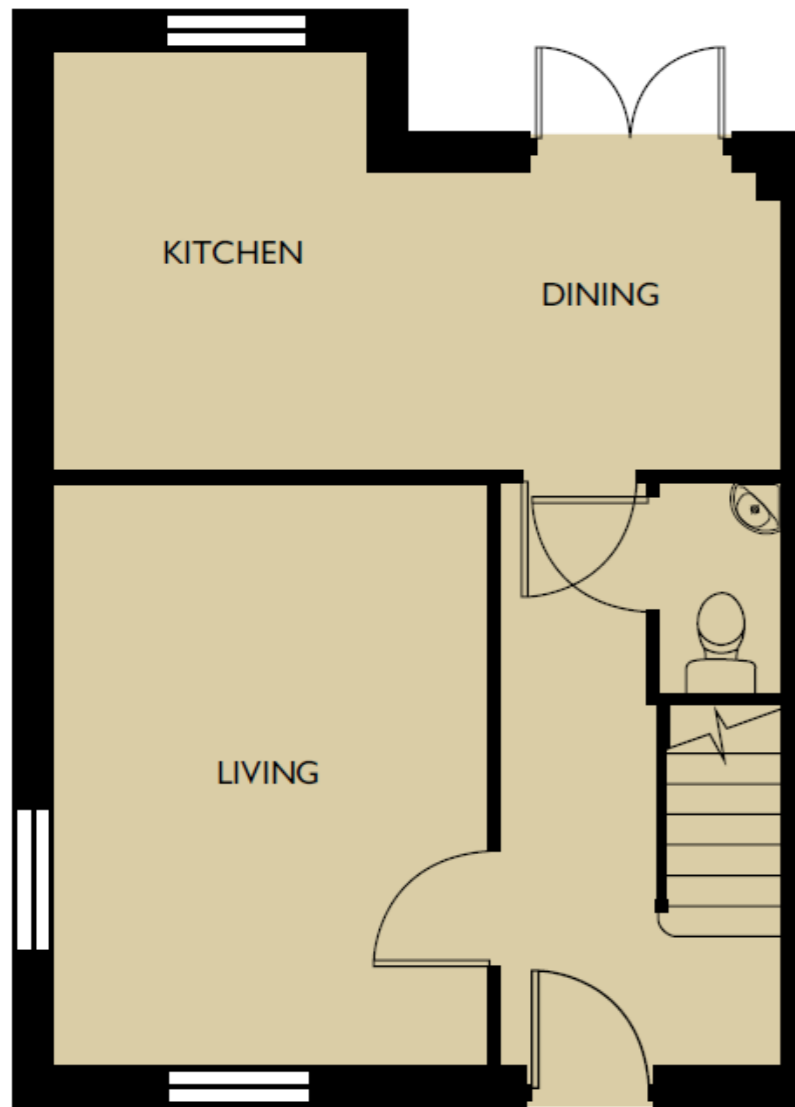

Walpole

Plots 80-82 & 217

Ground Floor

Living Room
Kitchen/Dining
Family Room
Bedroom 1
Bedroom 2
Bedroom 3

4225 x 3150
5350 (max) x 3050 (max)
3150 (max) x 2900 (max)
3500 x 3150
4300 x 3350
3100 x 3050

First Floor

13'10" x 10'4"
17'7" (max) x 10'0" (max)
10'4" (max) x 9'6" (max)
11'6" x 10'4"
14'1" x 11'0"
10'2" x 10'0"

Second Floor