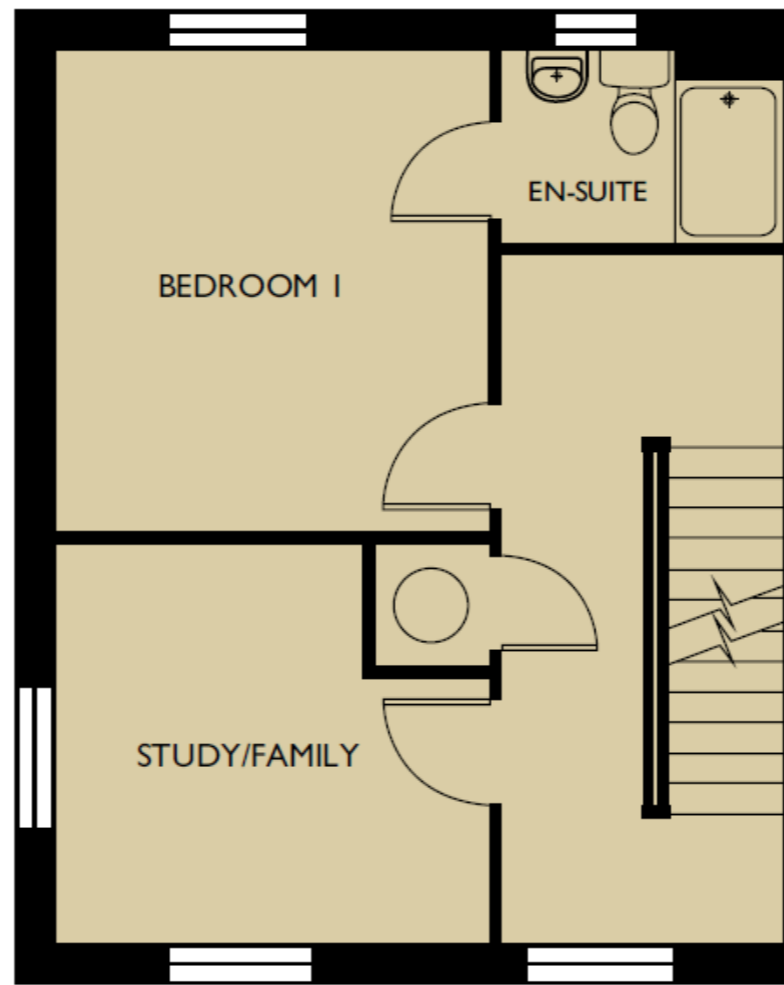

Walpole

Plots 80-82 & 217

Ground Floor

Living Room
Kitchen/Dining
Family Room
Bedroom 1
Bedroom 2
Bedroom 3

4225 x 3150
5350 (max) x 3050 (max)
3150 (max) x 2900 (max)
3500 x 3150
4300 x 3350
3100 x 3050

First Floor

13'10" x 10'4"
17'7" (max) x 10'0" (max)
10'4" (max) x 9'6" (max)
11'6" x 10'4"
14'1" x 11'0"
10'2" x 10'0"

Second Floor