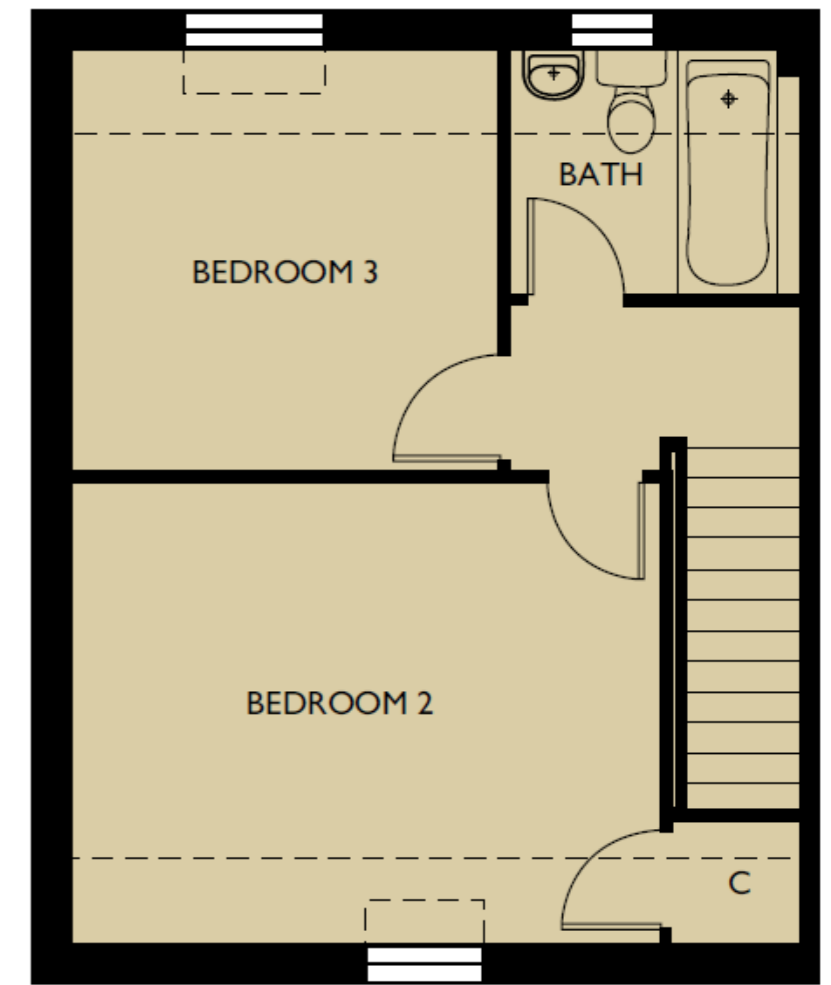

Walpole

Plots 80-82 & 217

Ground Floor

Living Room
Kitchen/Dining
Family Room
Bedroom 1
Bedroom 2
Bedroom 3

4225 x 3150
5350 (max) x 3050 (max)
3150 (max) x 2900 (max)
3500 x 3150
4300 x 3350
3100 x 3050

First Floor

13'10" x 10'4"
17'7" (max) x 10'0" (max)
10'4" (max) x 9'6" (max)
11'6" x 10'4"
14'1" x 11'0"
10'2" x 10'0"

Second Floor