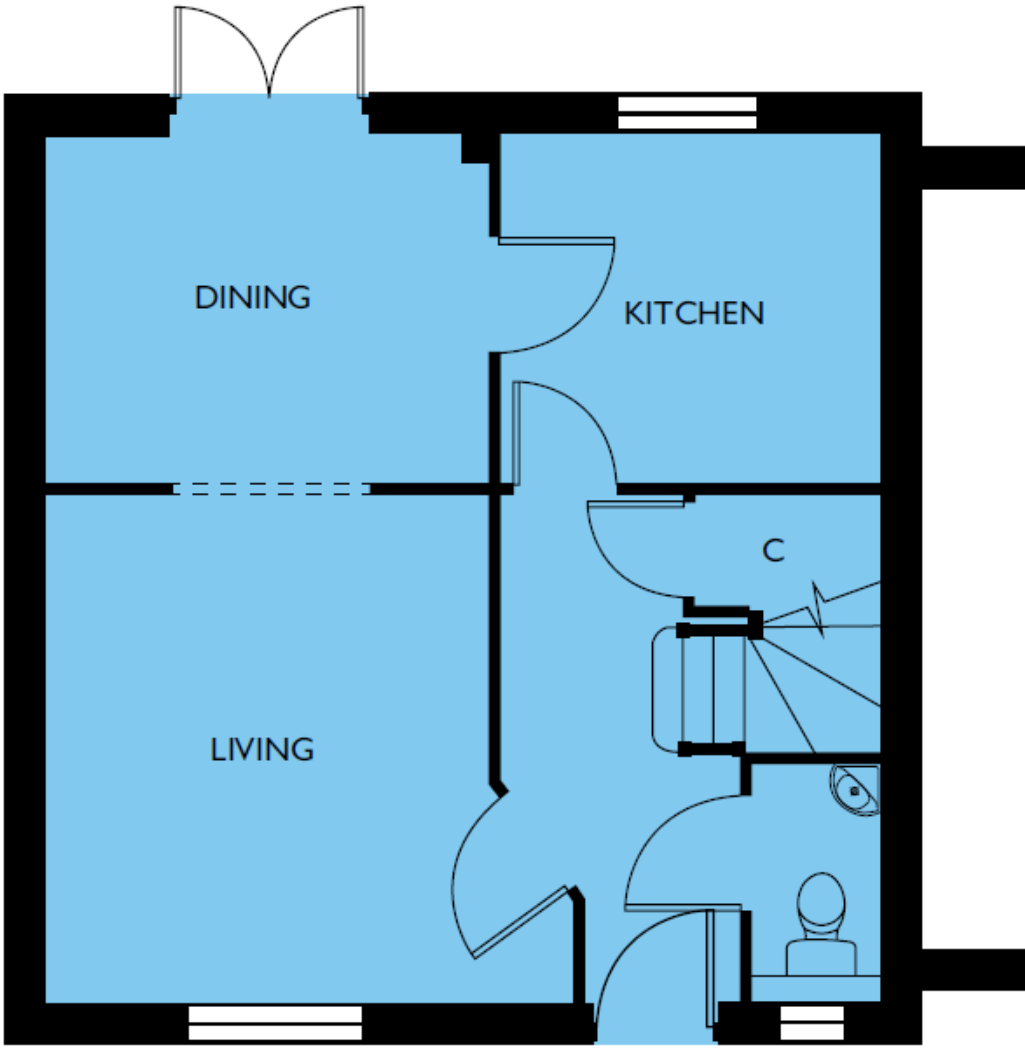

Canning

Plot 78

Ground Floor

First Floor

Living Room	3725 x 3250 (min)	12'3" x 10'8" (min)
Dining Room	3250 x 2500	10'8" x 8'2"
Kitchen	2775 x 2500	9'1" x 8'2"
Bedroom 1	4000 (max) x 2800 (max)	13'1" (max) x 9'2" (max)
Bedroom 2	3375 x 2250	11'1" x 7'5"
Bedroom 3	2525 (max) x 2050	8'3" (max) x 6'9"