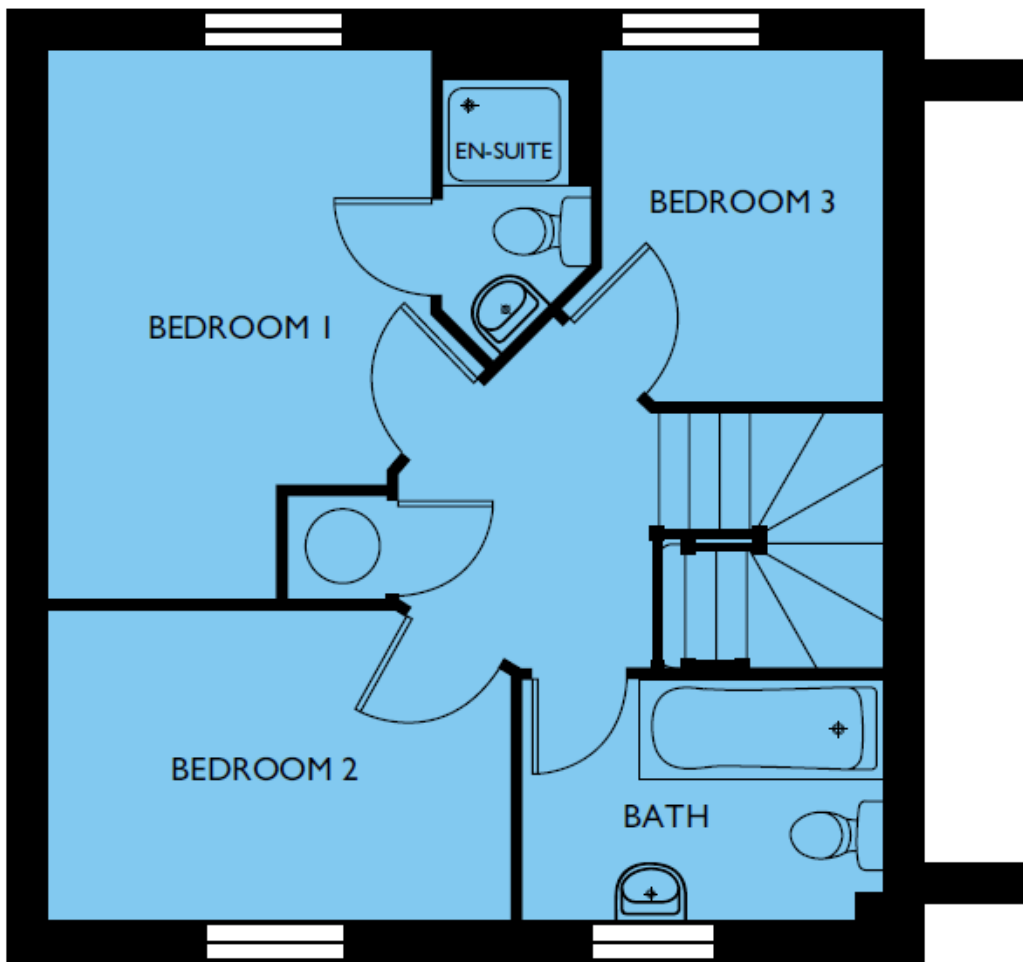

Canning

Plot 78

Ground Floor

First Floor

Living Room	3725 x 3250 (min)	12'3" x 10'8" (min)
Dining Room	3250 x 2500	10'8" x 8'2"
Kitchen	2775 x 2500	9'1" x 8'2"
Bedroom 1	4000 (max) x 2800 (max)	13'1" (max) x 9'2" (max)
Bedroom 2	3375 x 2250	11'1" x 7'5"
Bedroom 3	2525 (max) x 2050	8'3" (max) x 6'9"